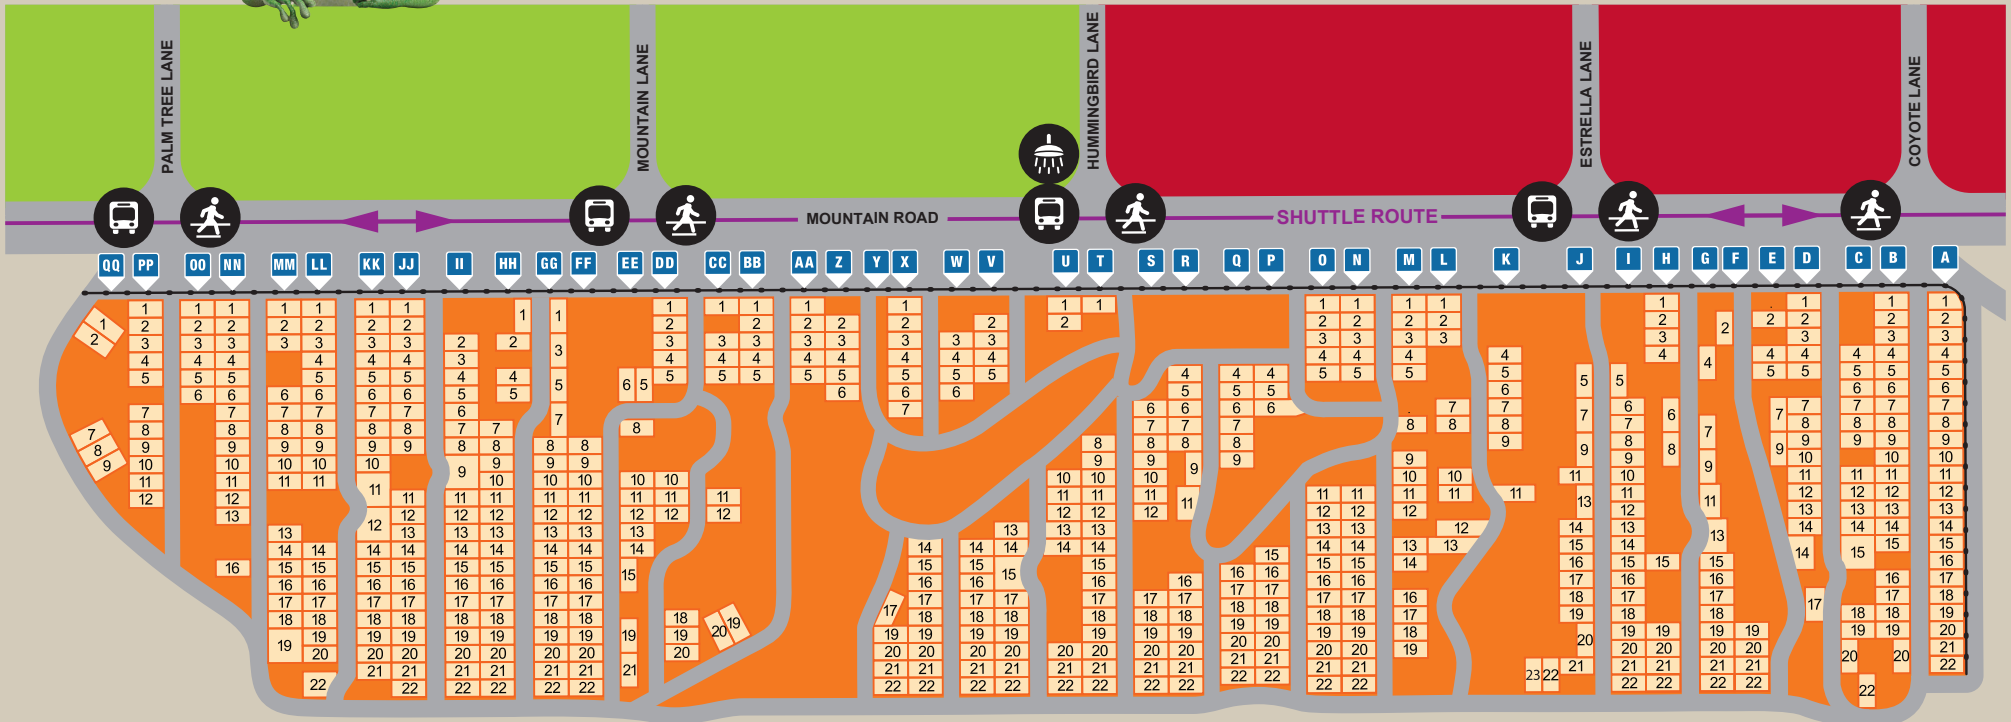

GEICO Gecko Dunes South

PHOENIX
RACEWAY

KEY

- Crosswalk
- Shuttle Stop
- Showers