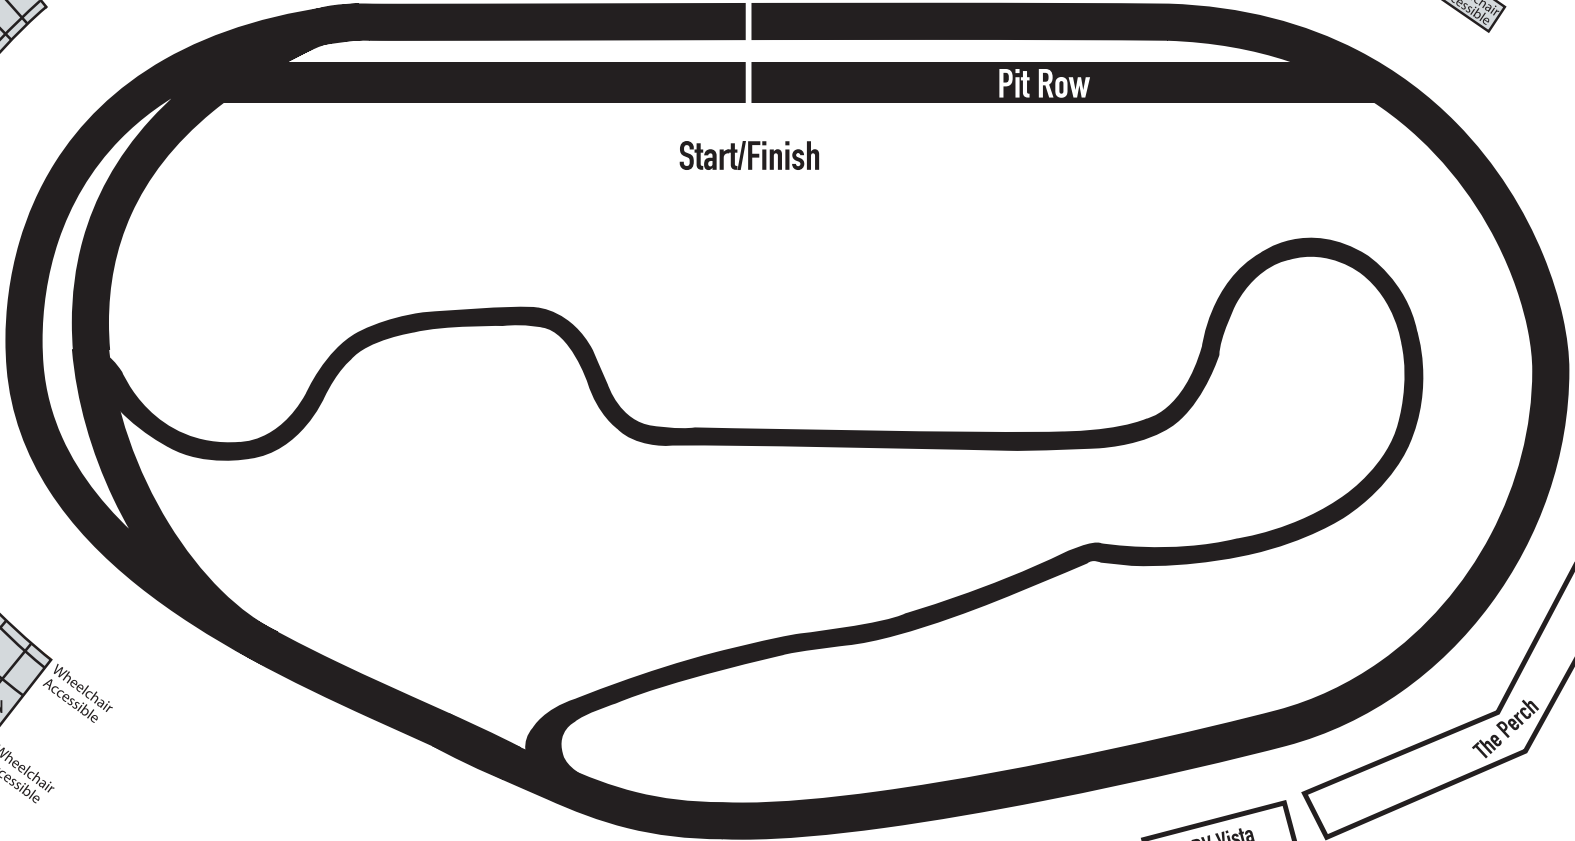

-  **BRYAN CLUB SEASON TICKET**
-  **SEASON TICKET**
-  **2-RACE BRYAN CLUB TICKET PACKAGE**
-  **2-RACE TICKET PACKAGE**
-  **SINGLE TICKETS**

A.J. Foyt Grandstand

S	R	Q	P	O	N	M	L	K
S	R	Q	P	O	N	M	L	K

← Wheelchair Accessible

Jimmy Bryan Grandstand

J	I	H	G	F	E	D	C	B	A	100	AA	BB	CC	DD	EE	FF	GG	HH	II	JJ
J	I	H	G	F	E	D	C	B	A	100	AA	BB	CC	DD	EE	FF	GG	HH	II	JJ

Richard Petty Grandstand

KK	LL	MM	NN	OO	PP	QQ	RR	SS	TT	UU	VV
KK	LL	MM	NN	OO	PP	QQ	RR	SS	TT	UU	VV

Wheelchair Accessible

Bobby Allison Grandstand

1A
1B
1C
1D
1E
1F
1G
1H
1I
1J
1K
1L
1M
1N
1O
1P
2A
2B
2C
2D
2E
2F
2G
2H
2I
2J
2K
2L
2M
2N

Wheelchair Accessible

- RV Vista
- Trackside Club
- RV Vista
- The Perch