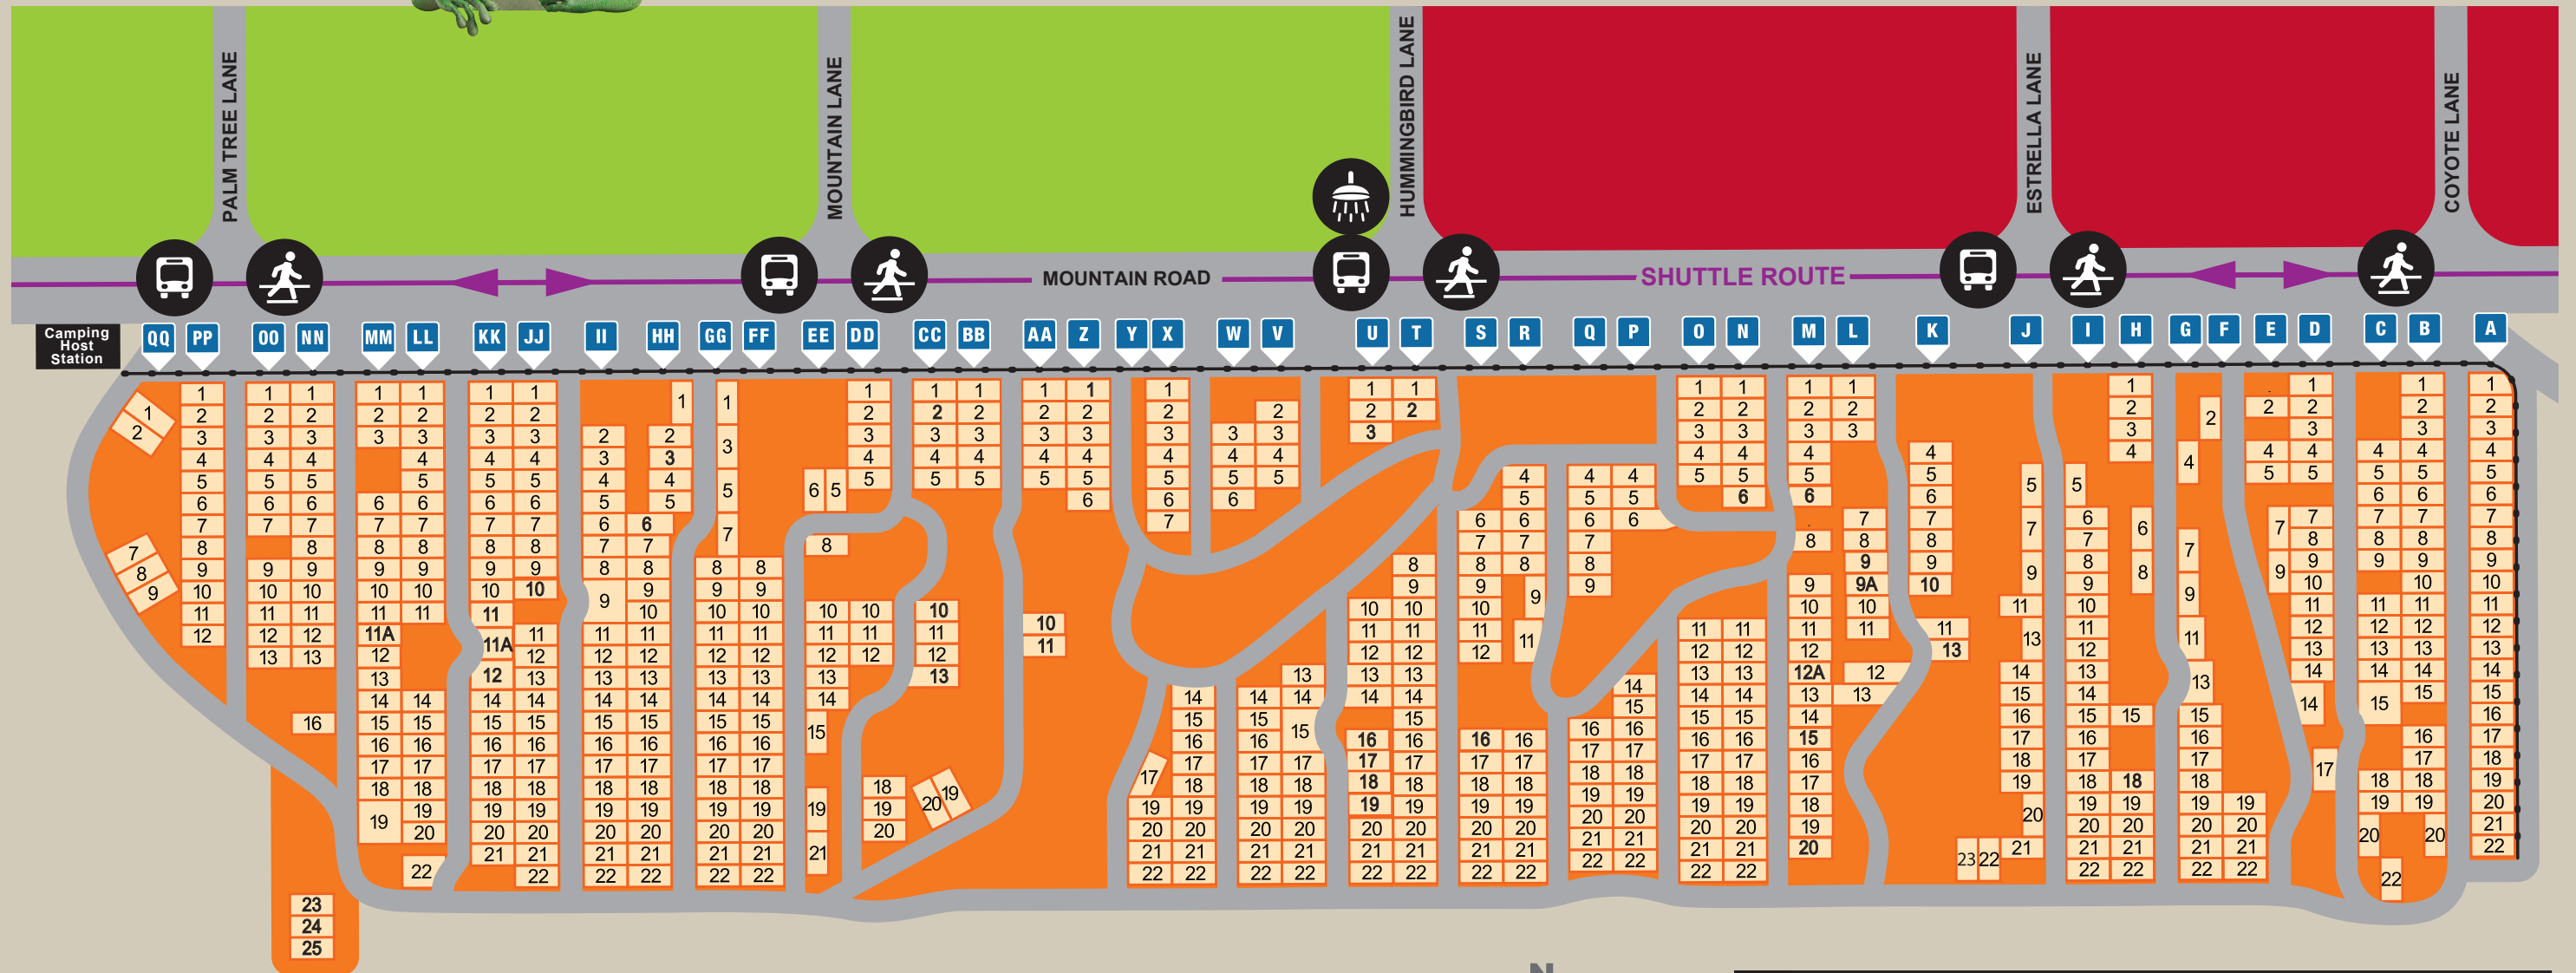

GEICO CAMPGROUNDS DUNES SOUTH

KEY

- Crosswalk
- Shuttle Stop
- Showers