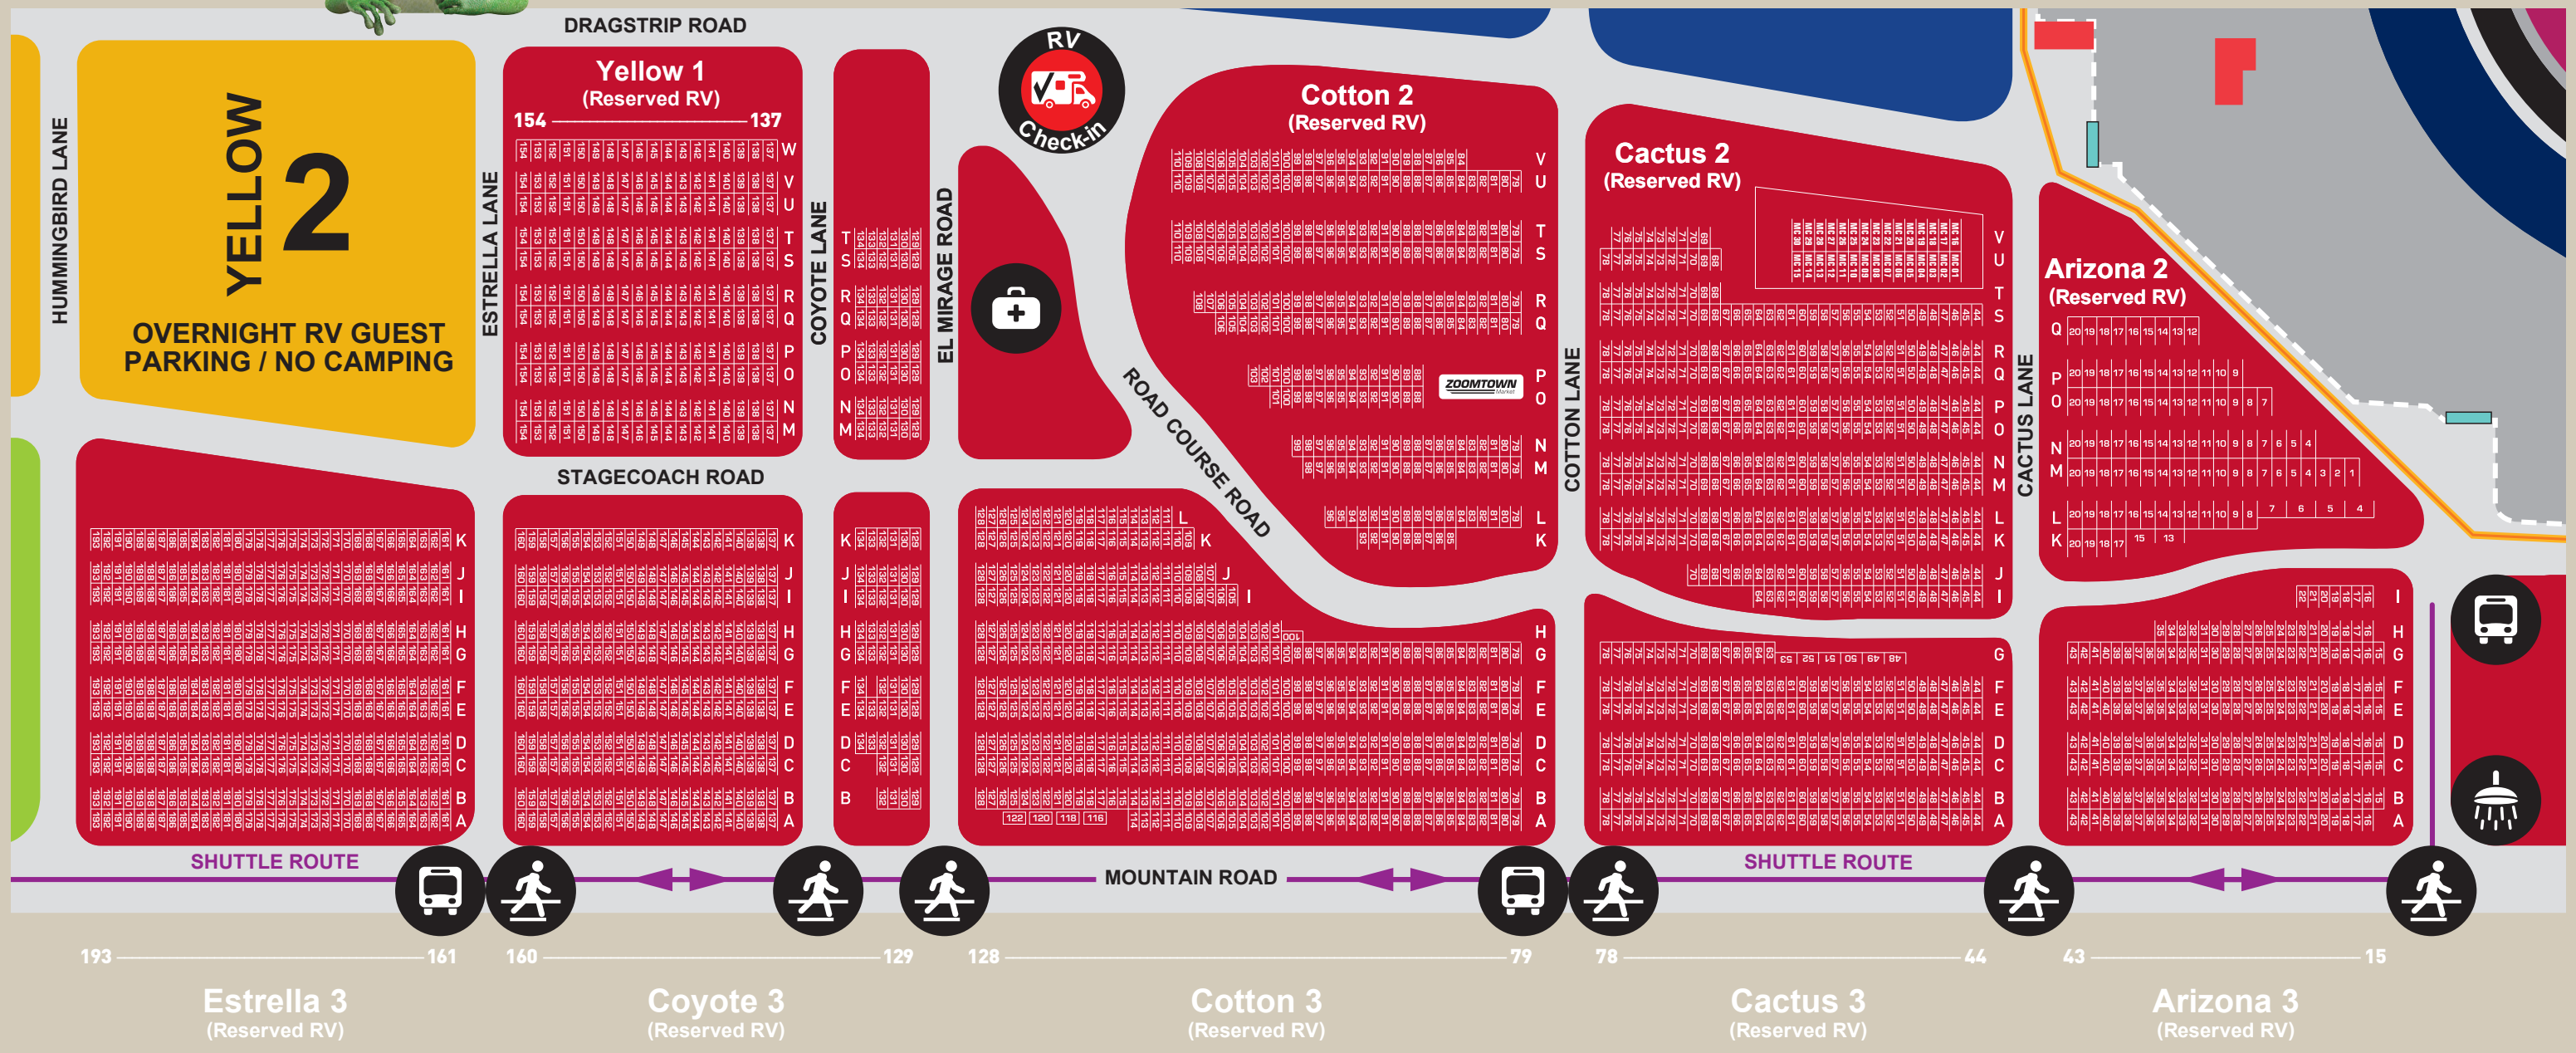

GEICO CAMPGROUNDS FLATS

193 Estrella 3 (Reserved RV) 161 160 Coyote 3 (Reserved RV) 129 128 Cotton 3 (Reserved RV) 79 78 Cactus 3 (Reserved RV) 44 43 Arizona 3 (Reserved RV) 15

KEY

- Crosswalk
- Shuttle Stop
- Showers
- First Aid