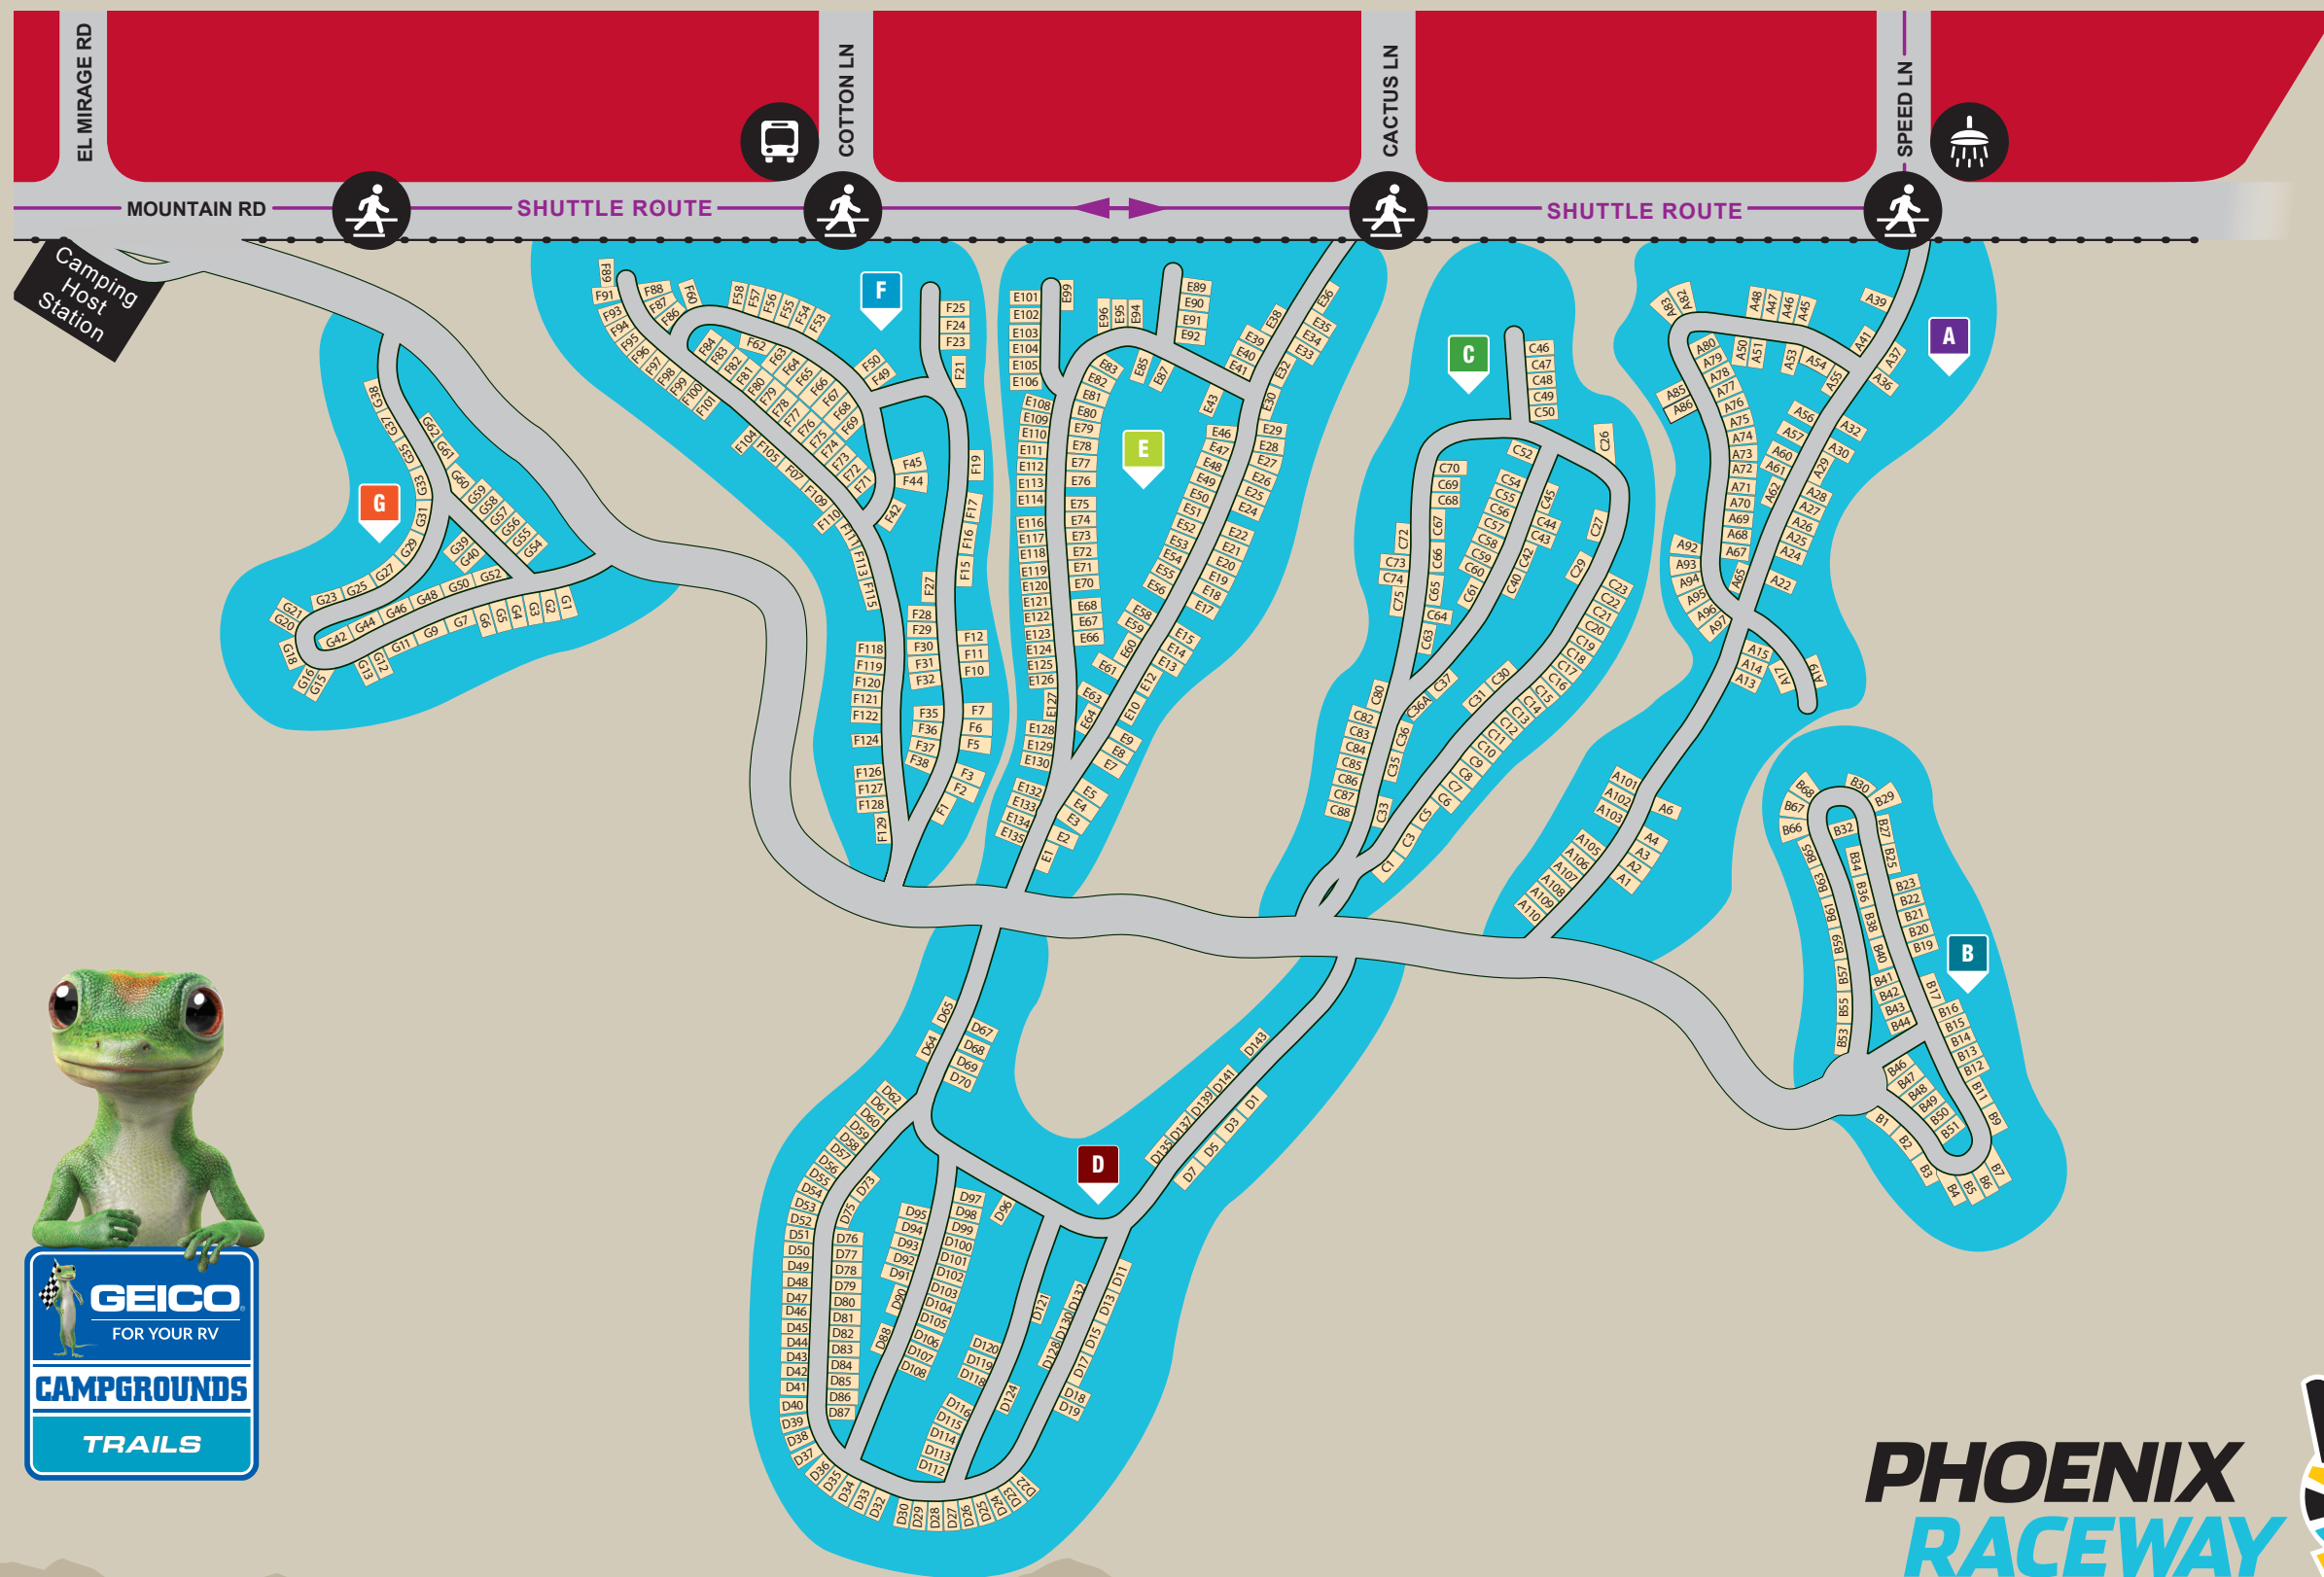

GEICO CAMPGROUNDS TRAILS

KEY

- Crosswalk
- Shuttle Stop
- Showers