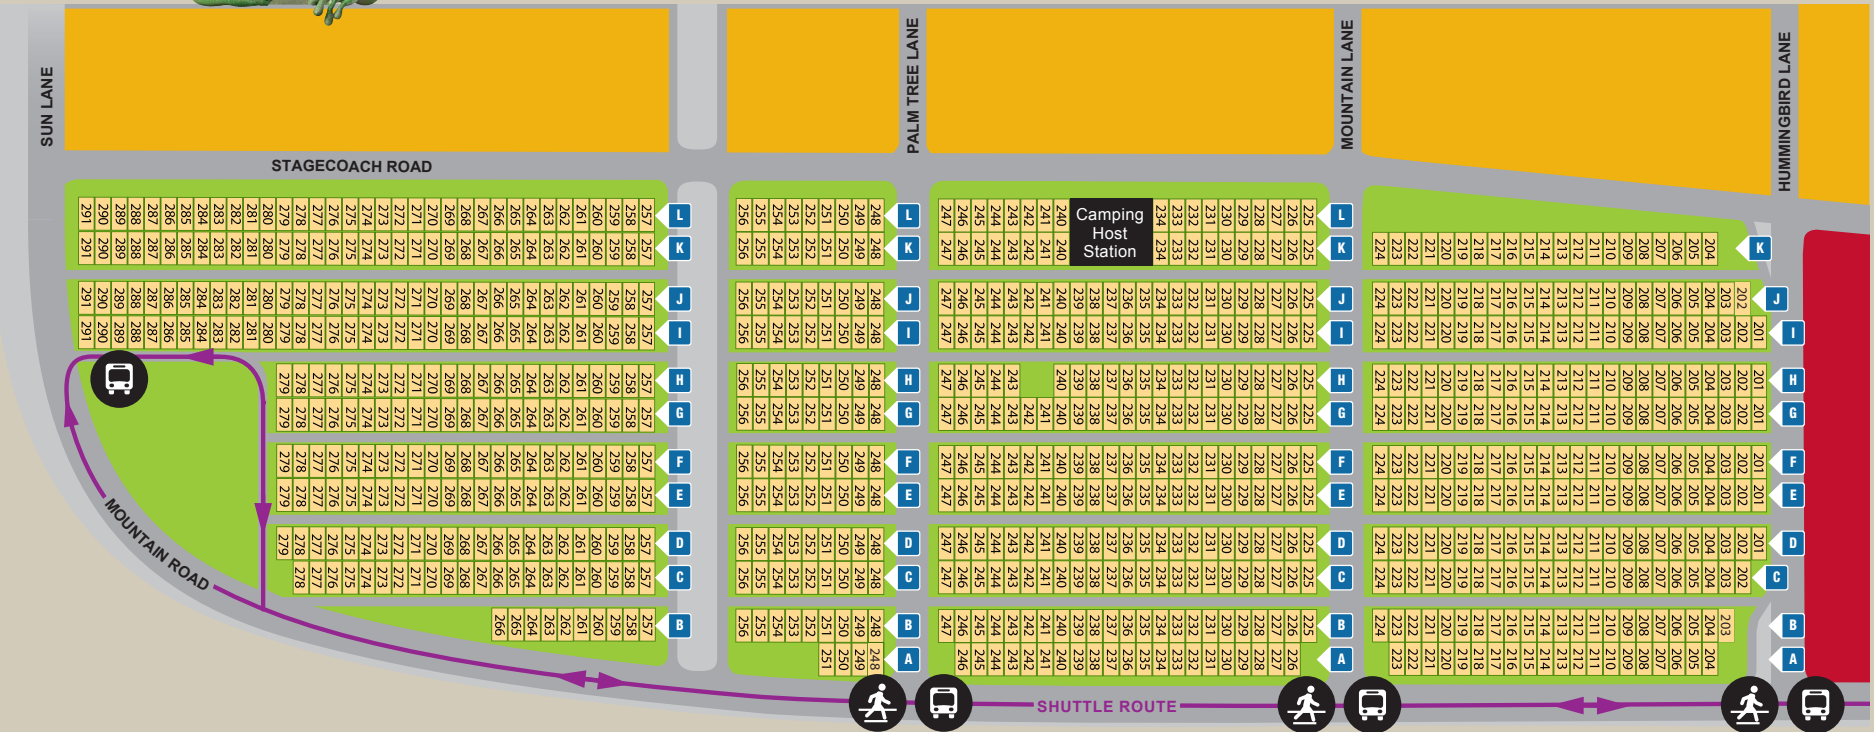

GEICO CAMPGROUNDS DUNES NORTH

KEY

- Crosswalk
- Shuttle Stop
- Showers