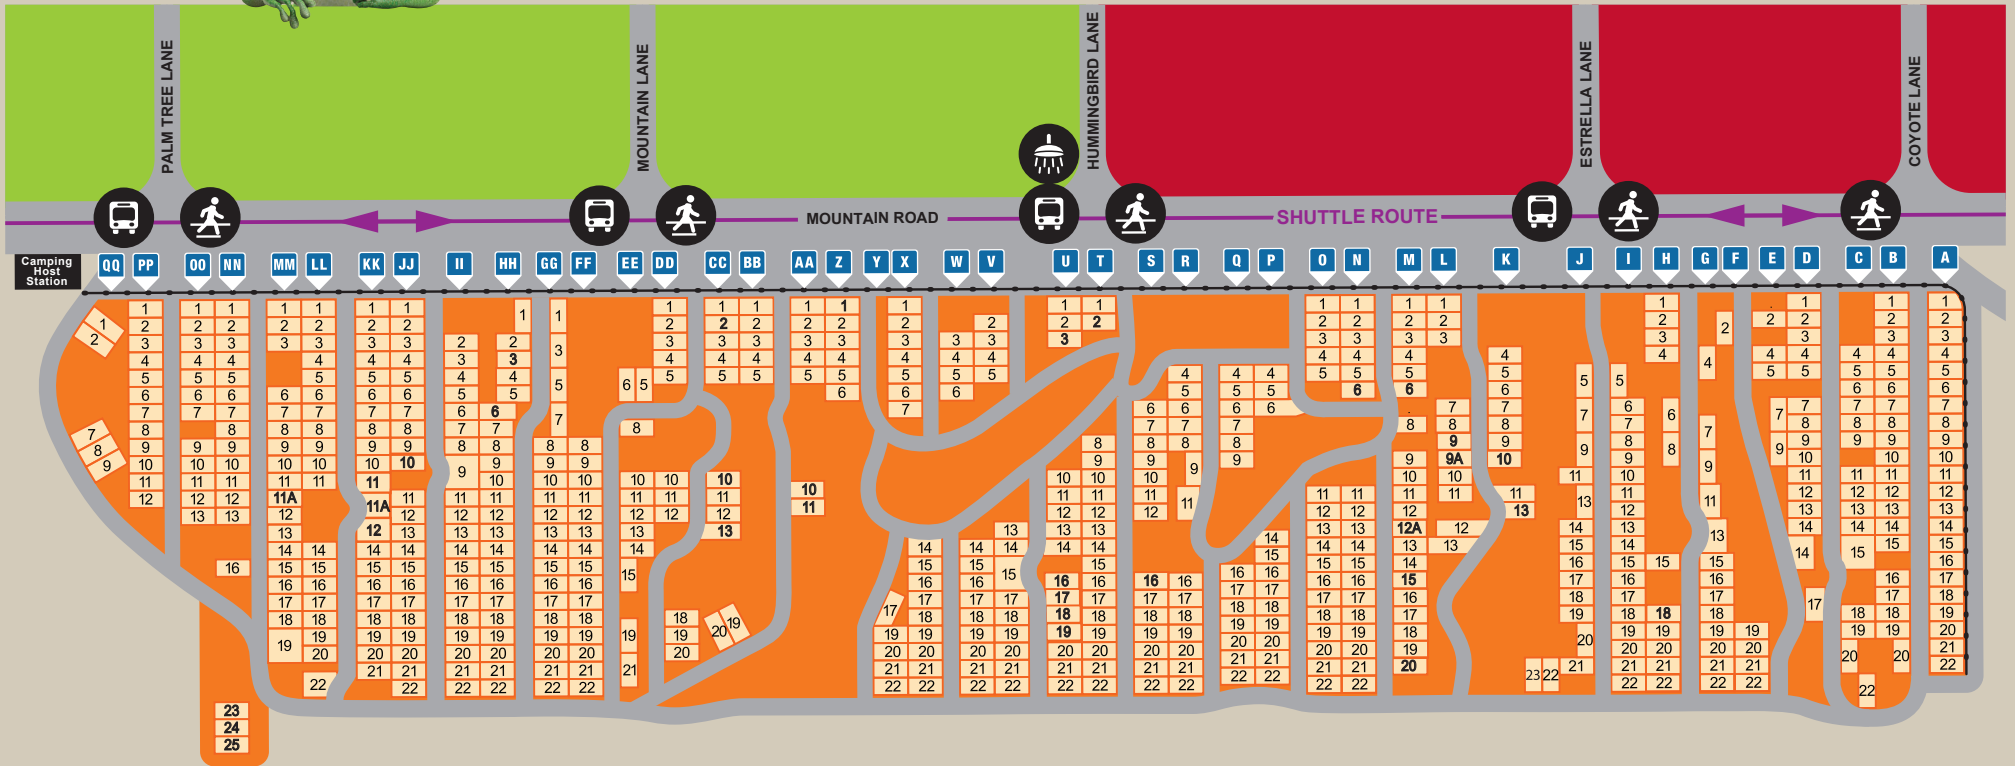

GEICO CAMPGROUNDS DUNES SOUTH

KEY

- Crosswalk
- Shuttle Stop
- Showers