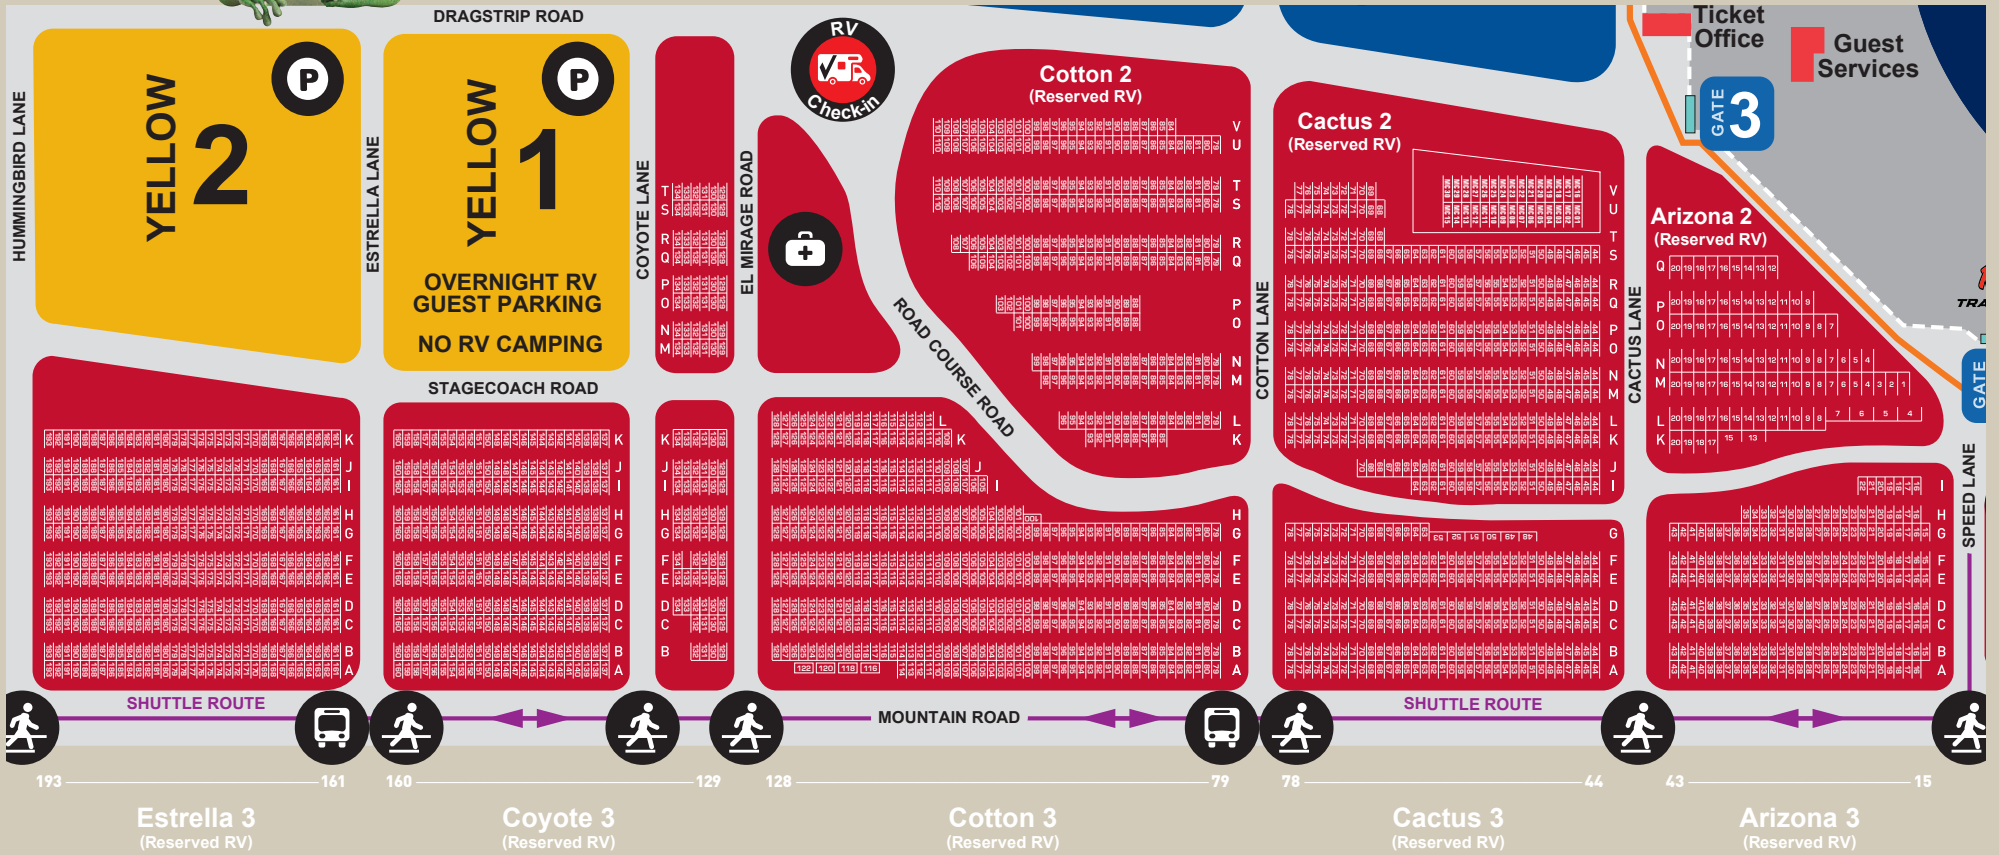

GEICO CAMPGROUNDS FLATS

KEY

- Crosswalk
- Shuttle Stop
- Showers
- First Aid