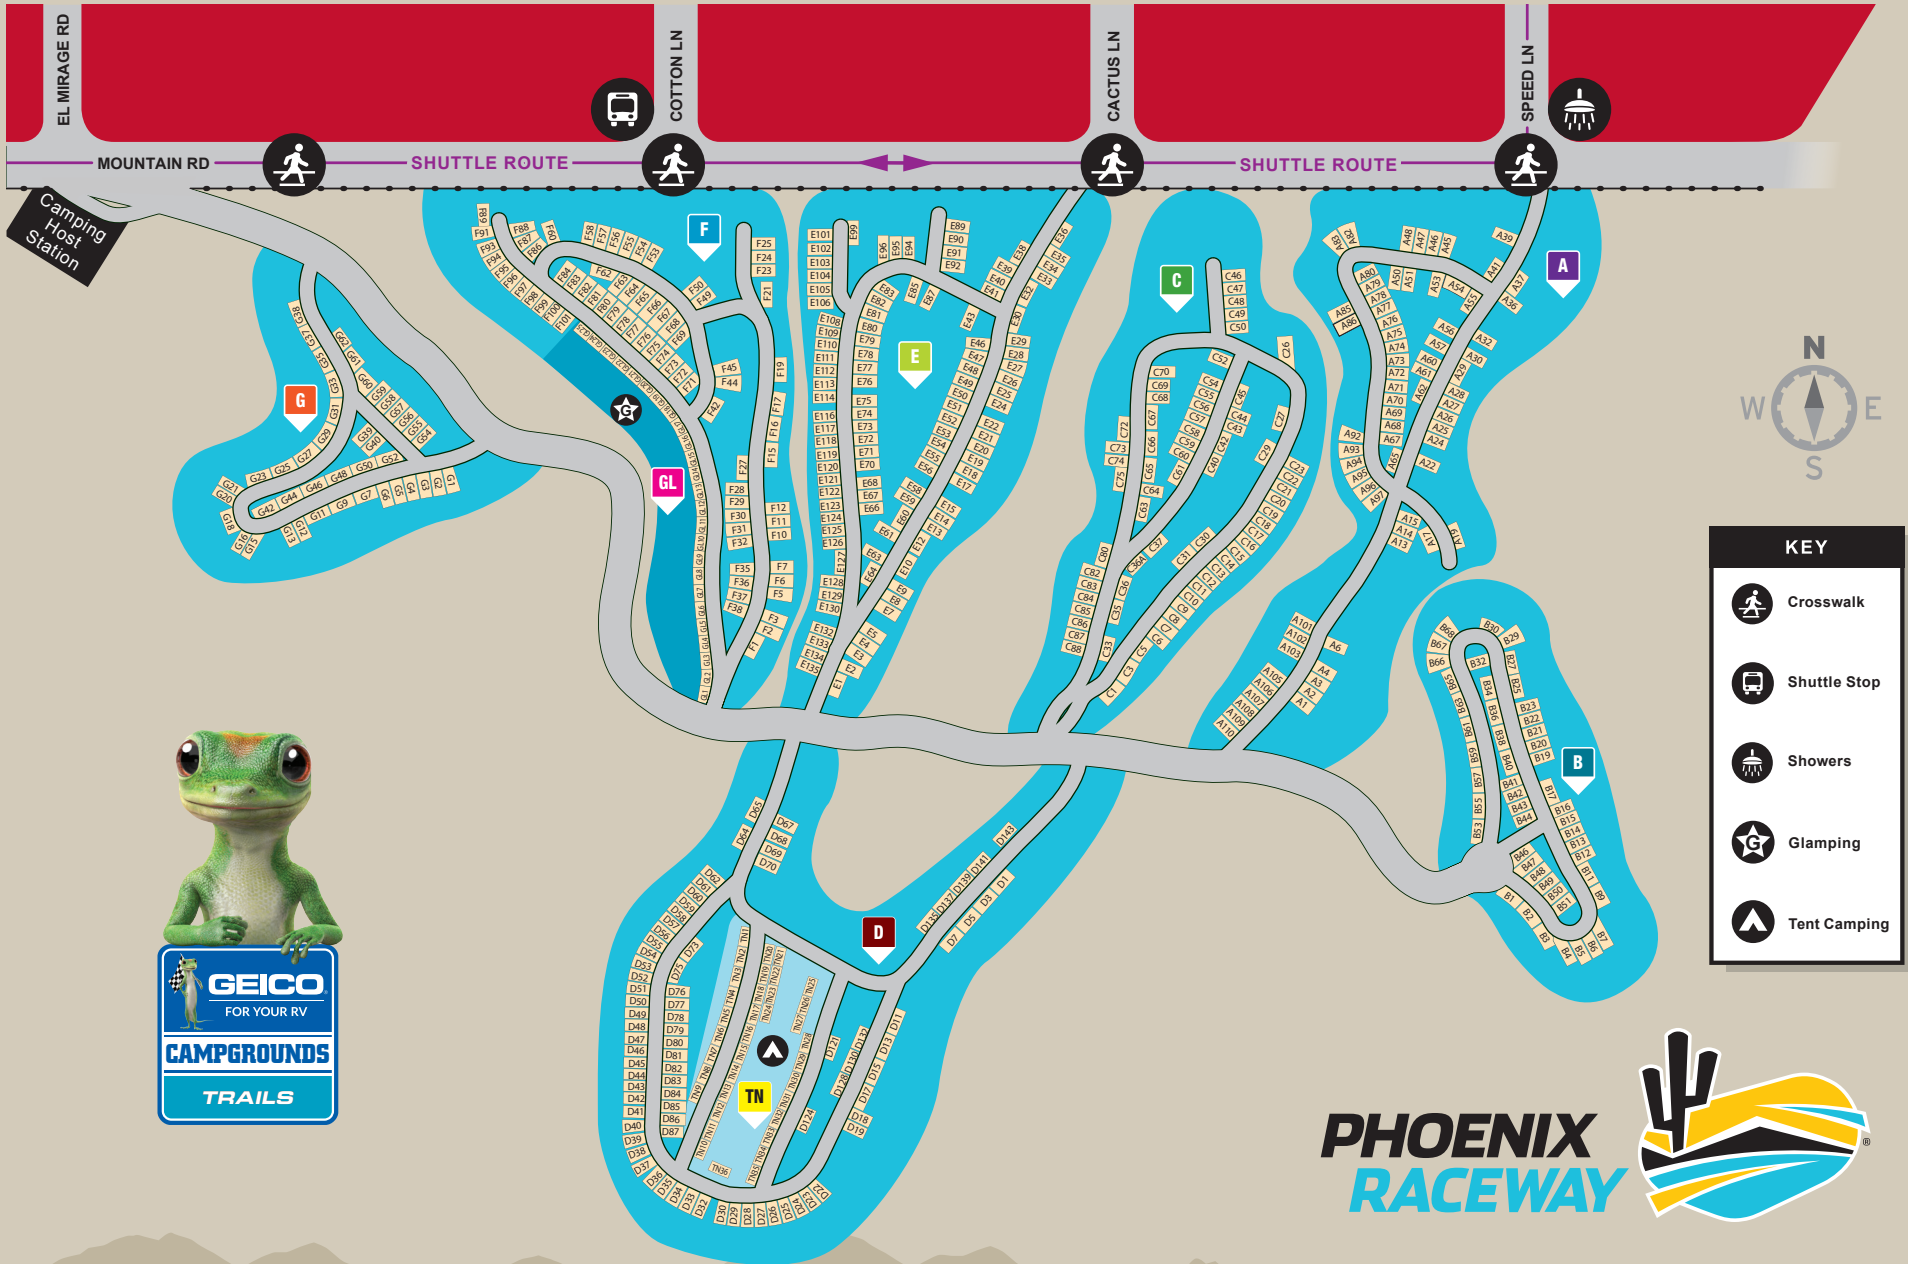

GEICO CAMPGROUNDS TRAILS

KEY	
	Crosswalk
	Shuttle Stop
	Showers
	Glamping
	Tent Camping

GEICO
FOR YOUR RV
CAMPGROUNDS
TRAILS

PHOENIX
RACEWAY