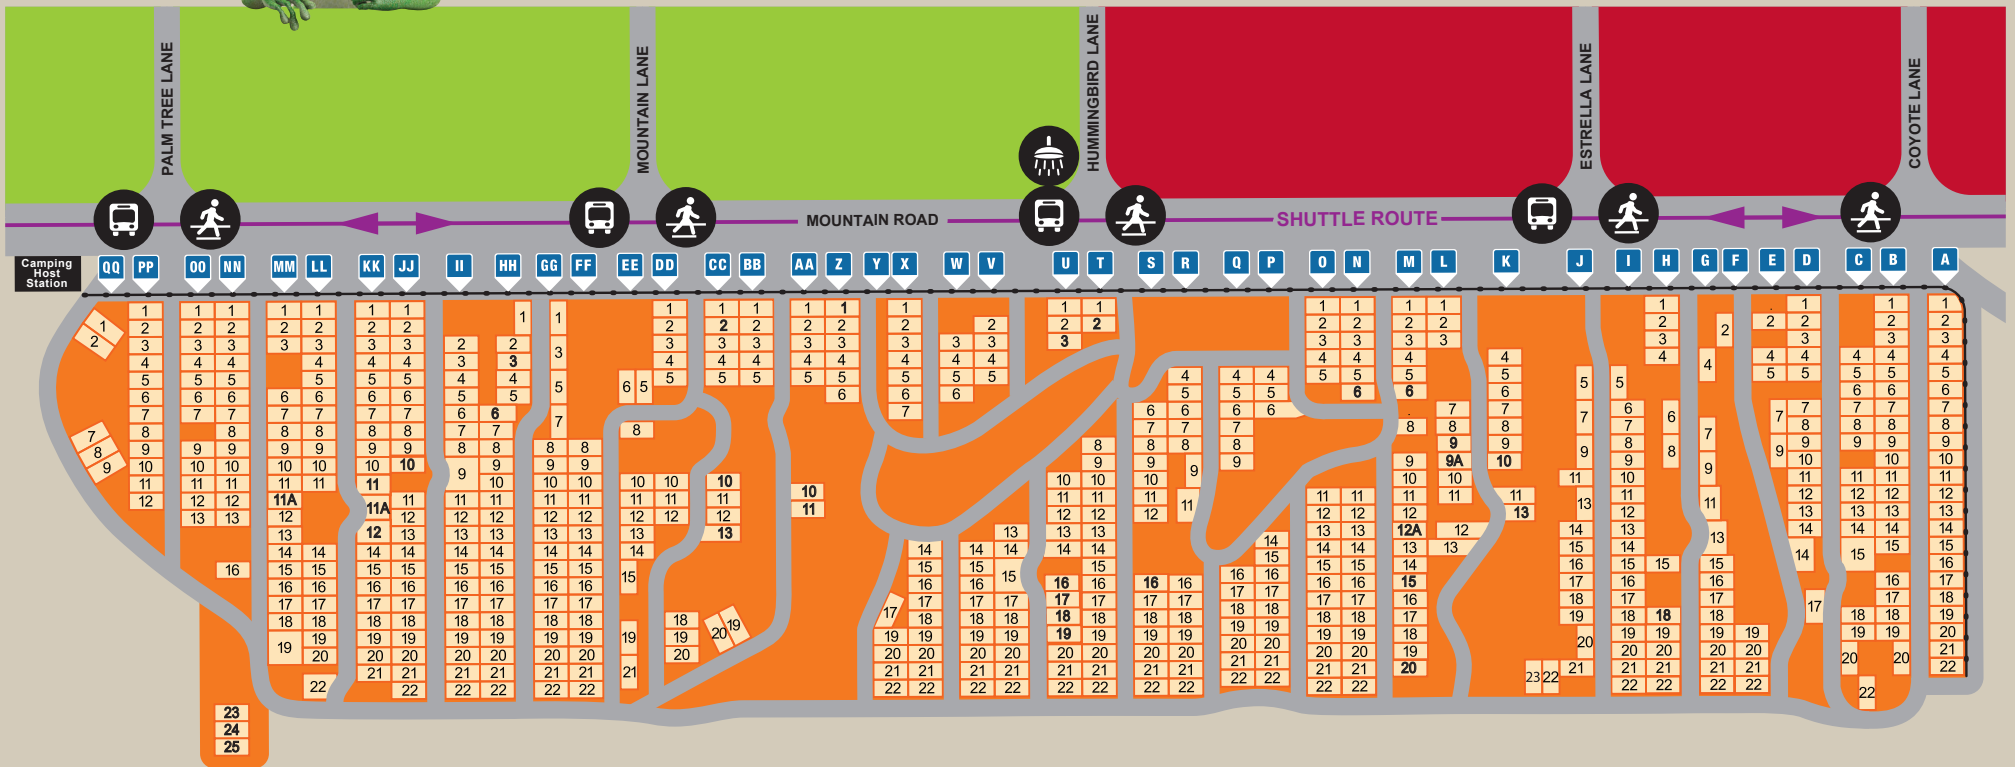

GEICO CAMPGROUNDS DUNES SOUTH

KEY

- Crosswalk
- Shuttle Stop
- Showers