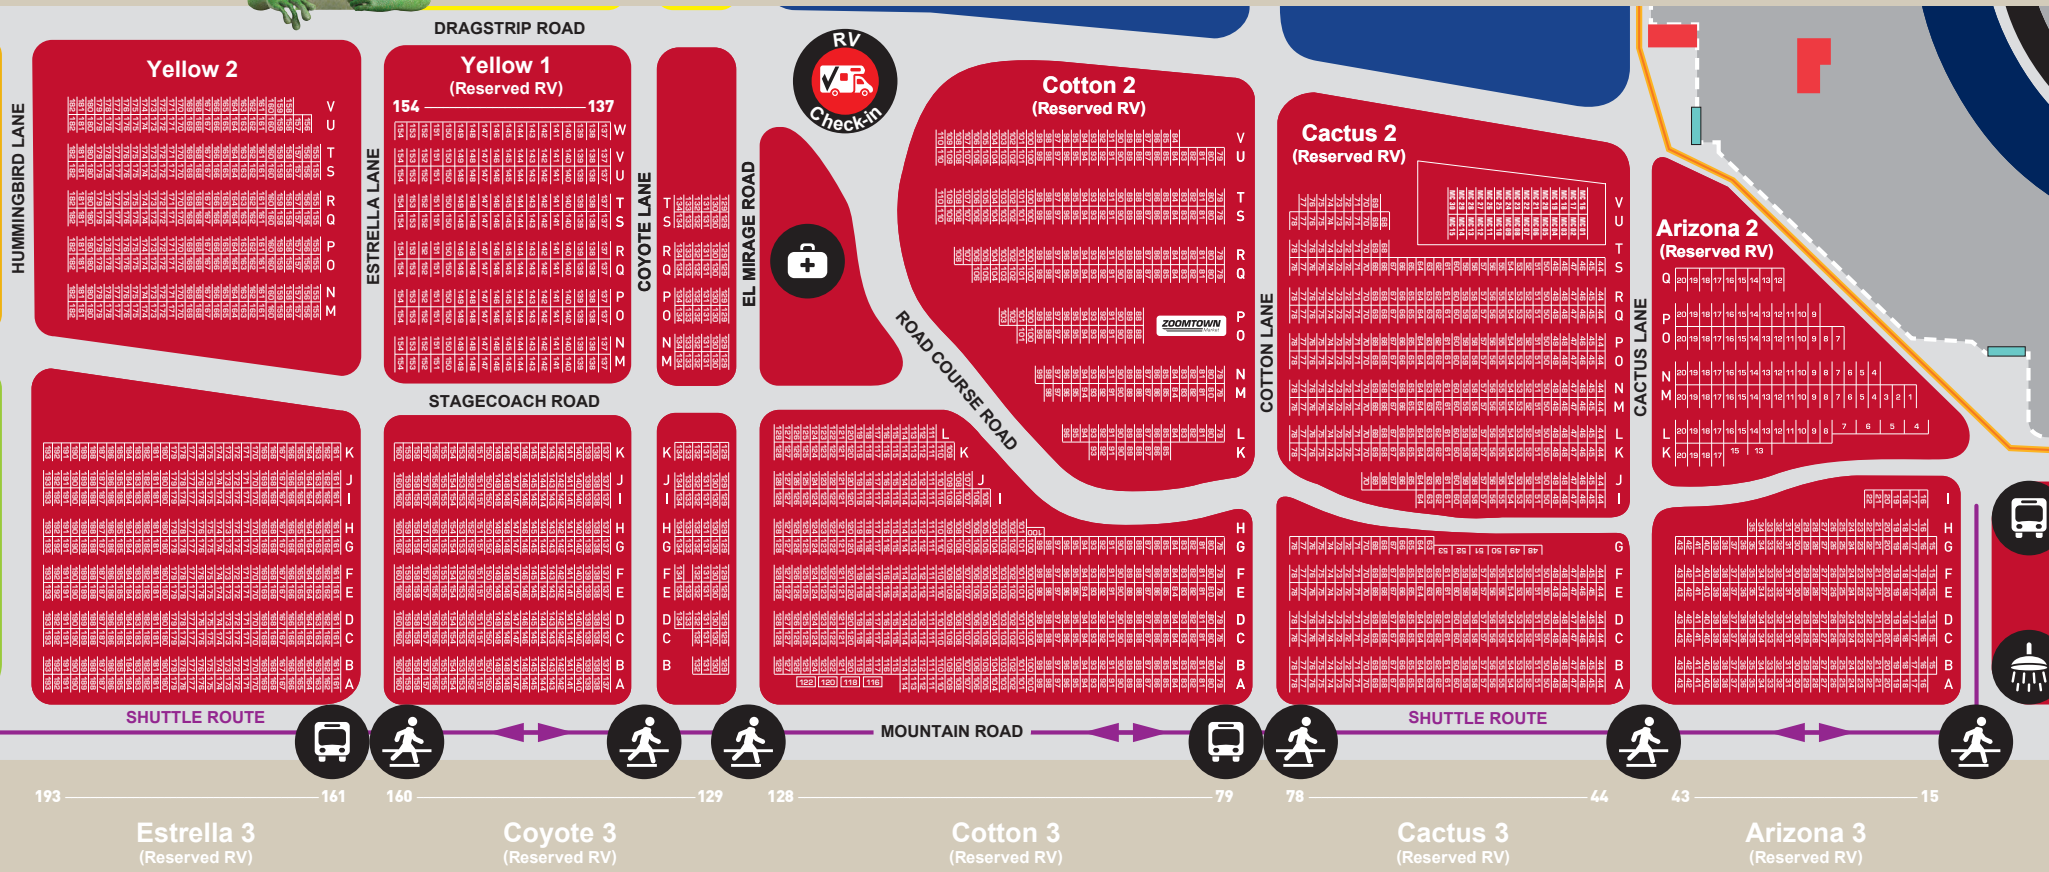

GEICO CAMPGROUNDS FLATS

KEY

- Crosswalk
- Shuttle Stop
- Showers
- First Aid