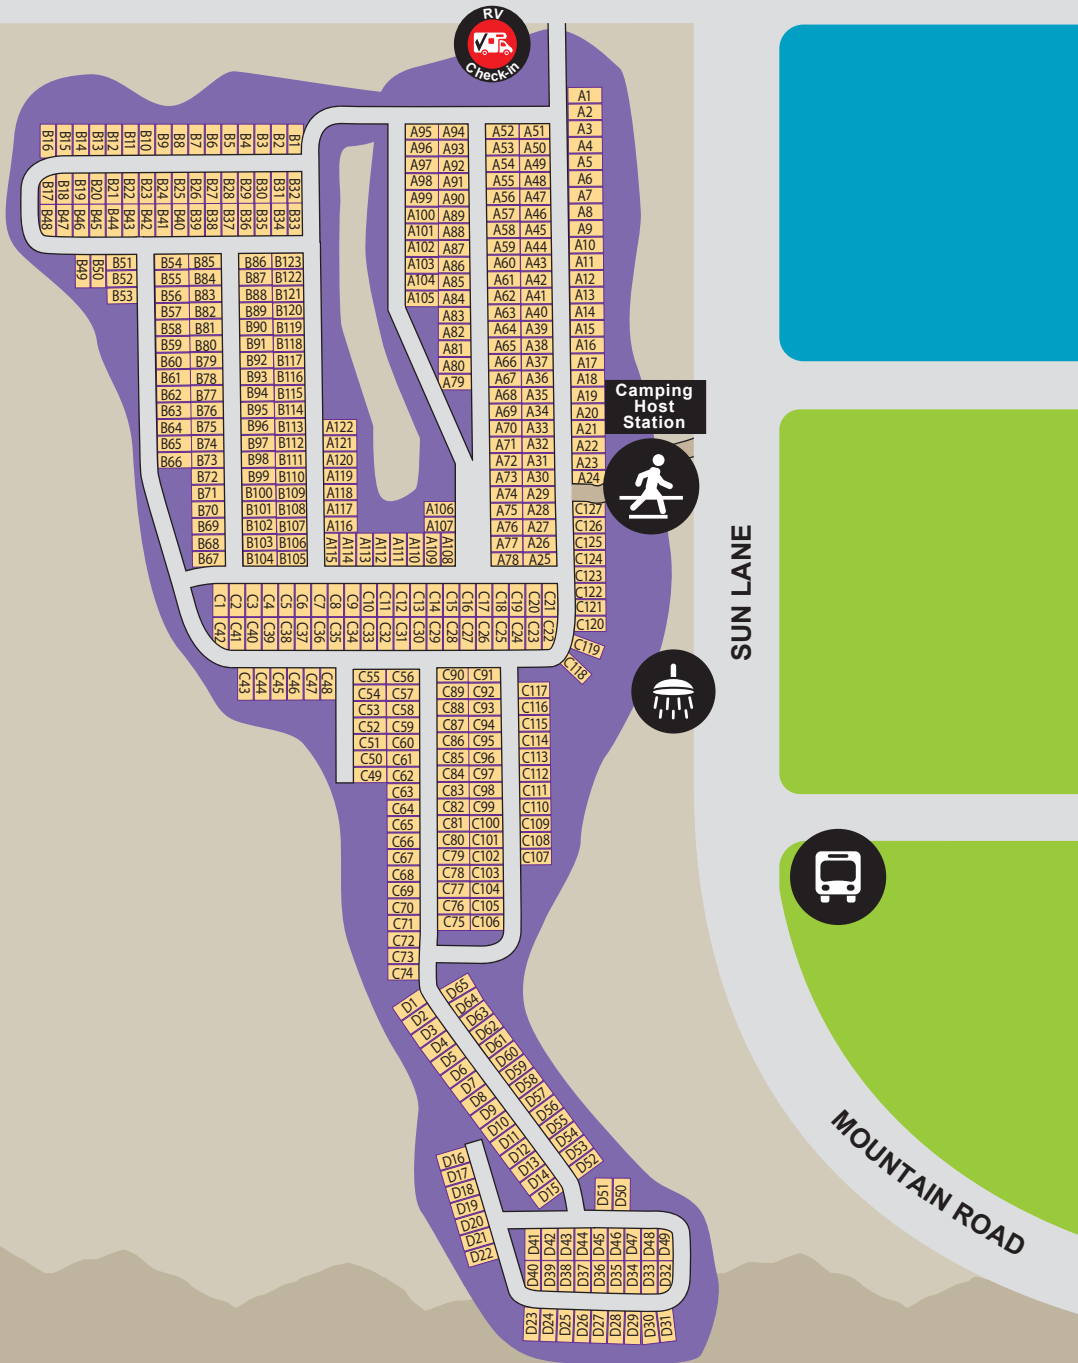

GEICO CAMPGROUNDS SUNSET

KEY

- Crosswalk
- Shuttle Stop
- Showers