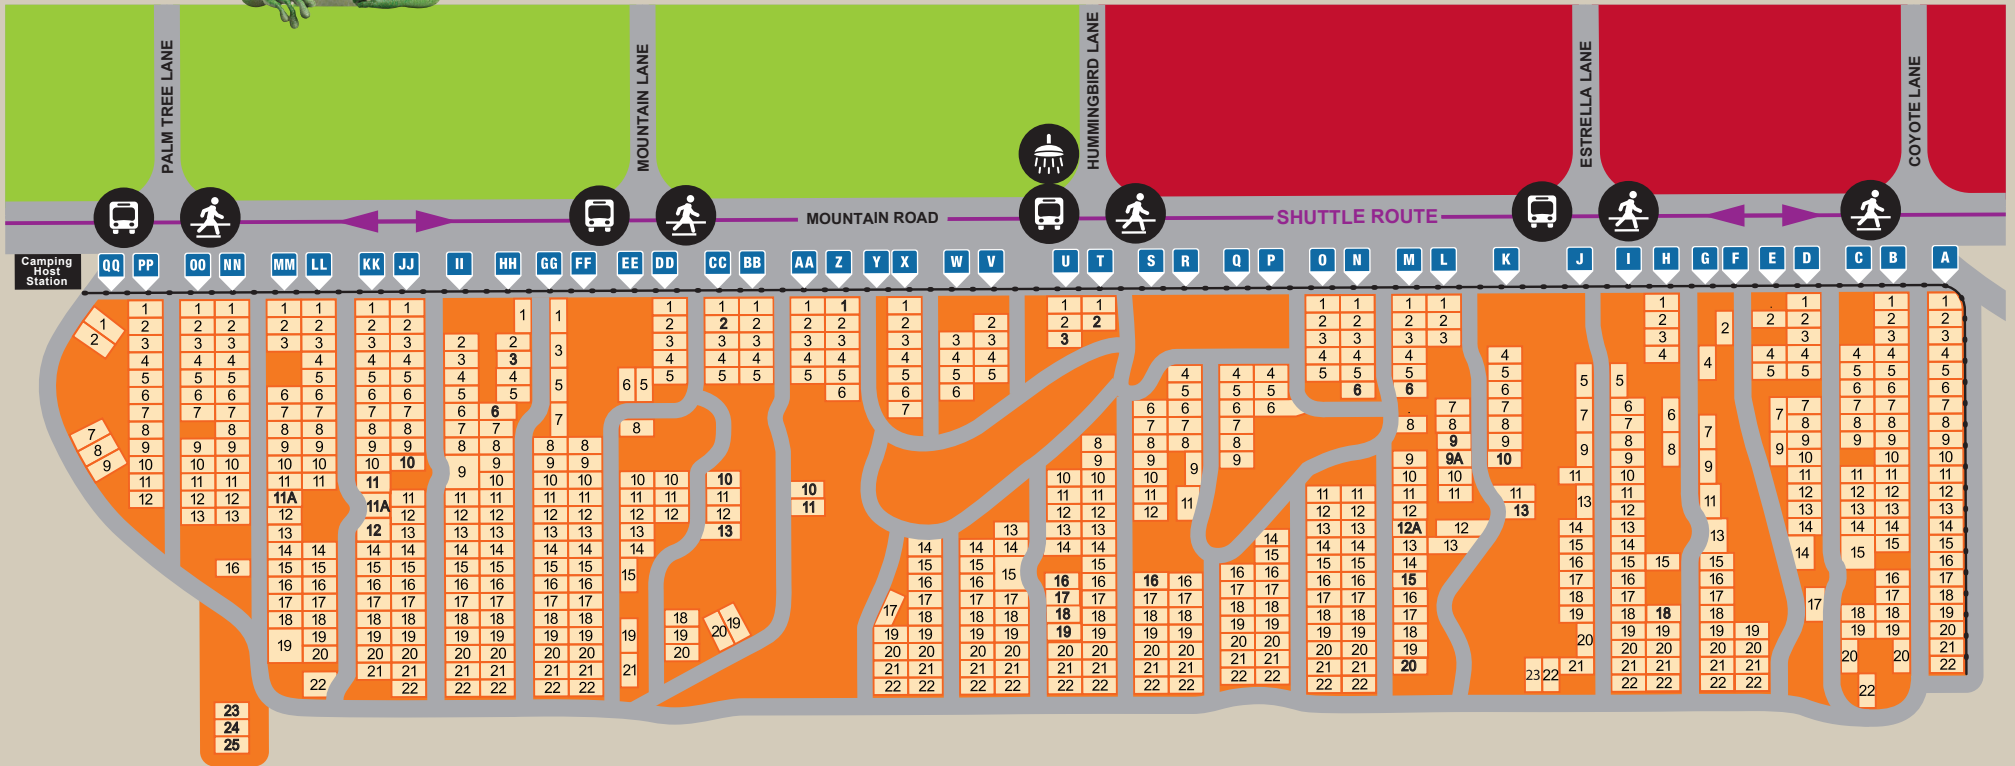

GEICO CAMPGROUNDS DUNES SOUTH

KEY

- Crosswalk
- Shuttle Stop
- Showers