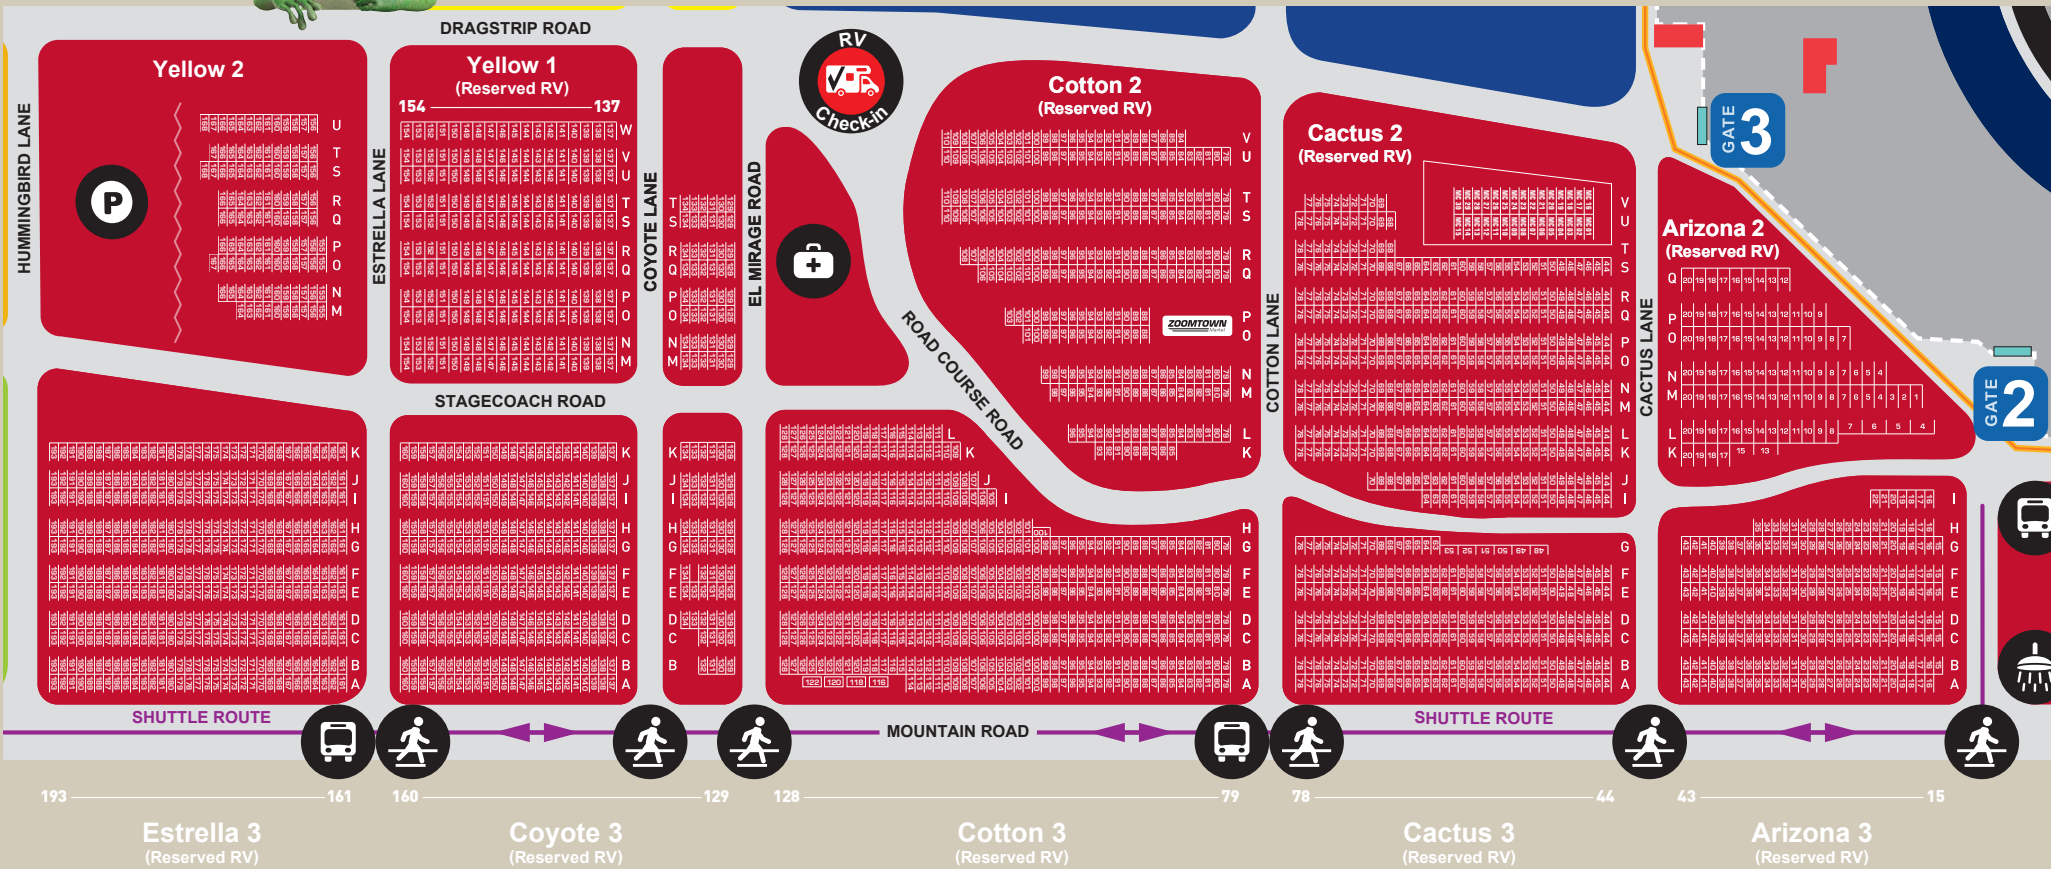

GEICO CAMPGROUNDS FLATS

KEY

- Crosswalk
- Shuttle Stop
- Showers
- First Aid