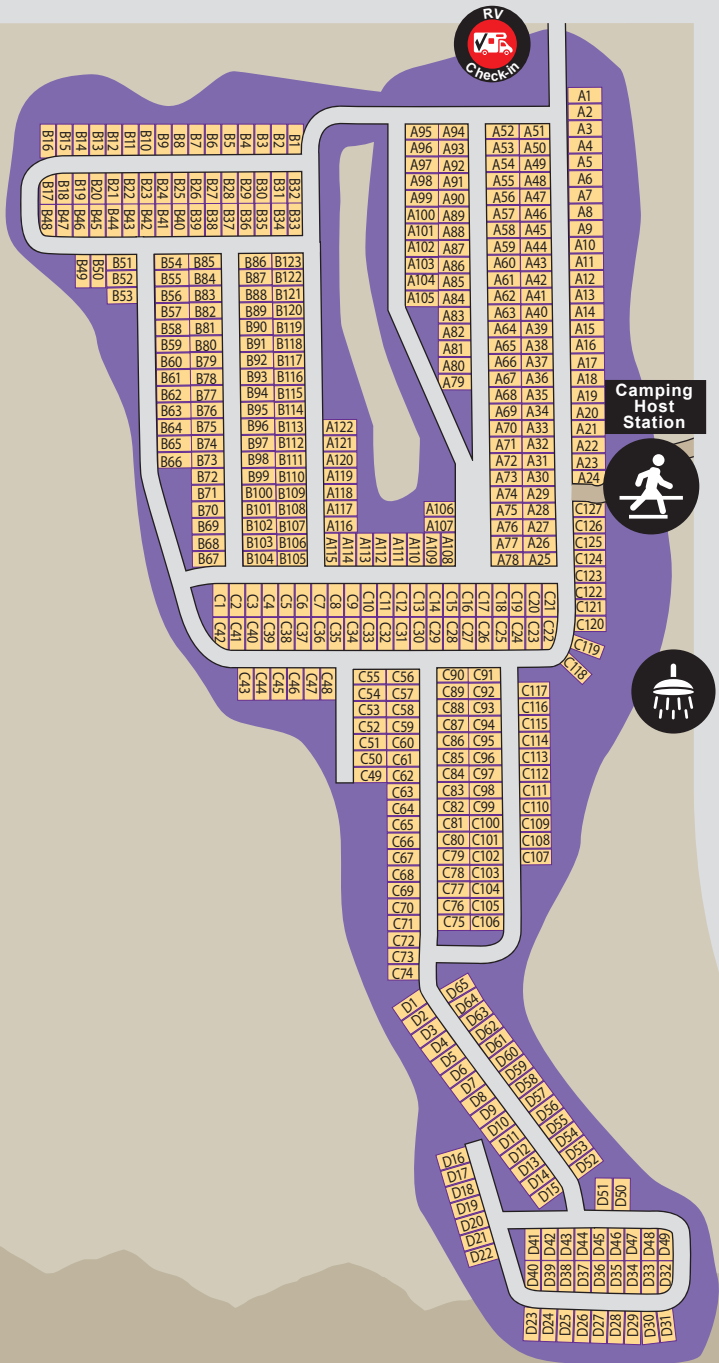

GEICO CAMPGROUNDS SUNSET

SUN LANE

MOUNTAIN ROAD

KEY

- Crosswalk
- Shuttle Stop
- Showers