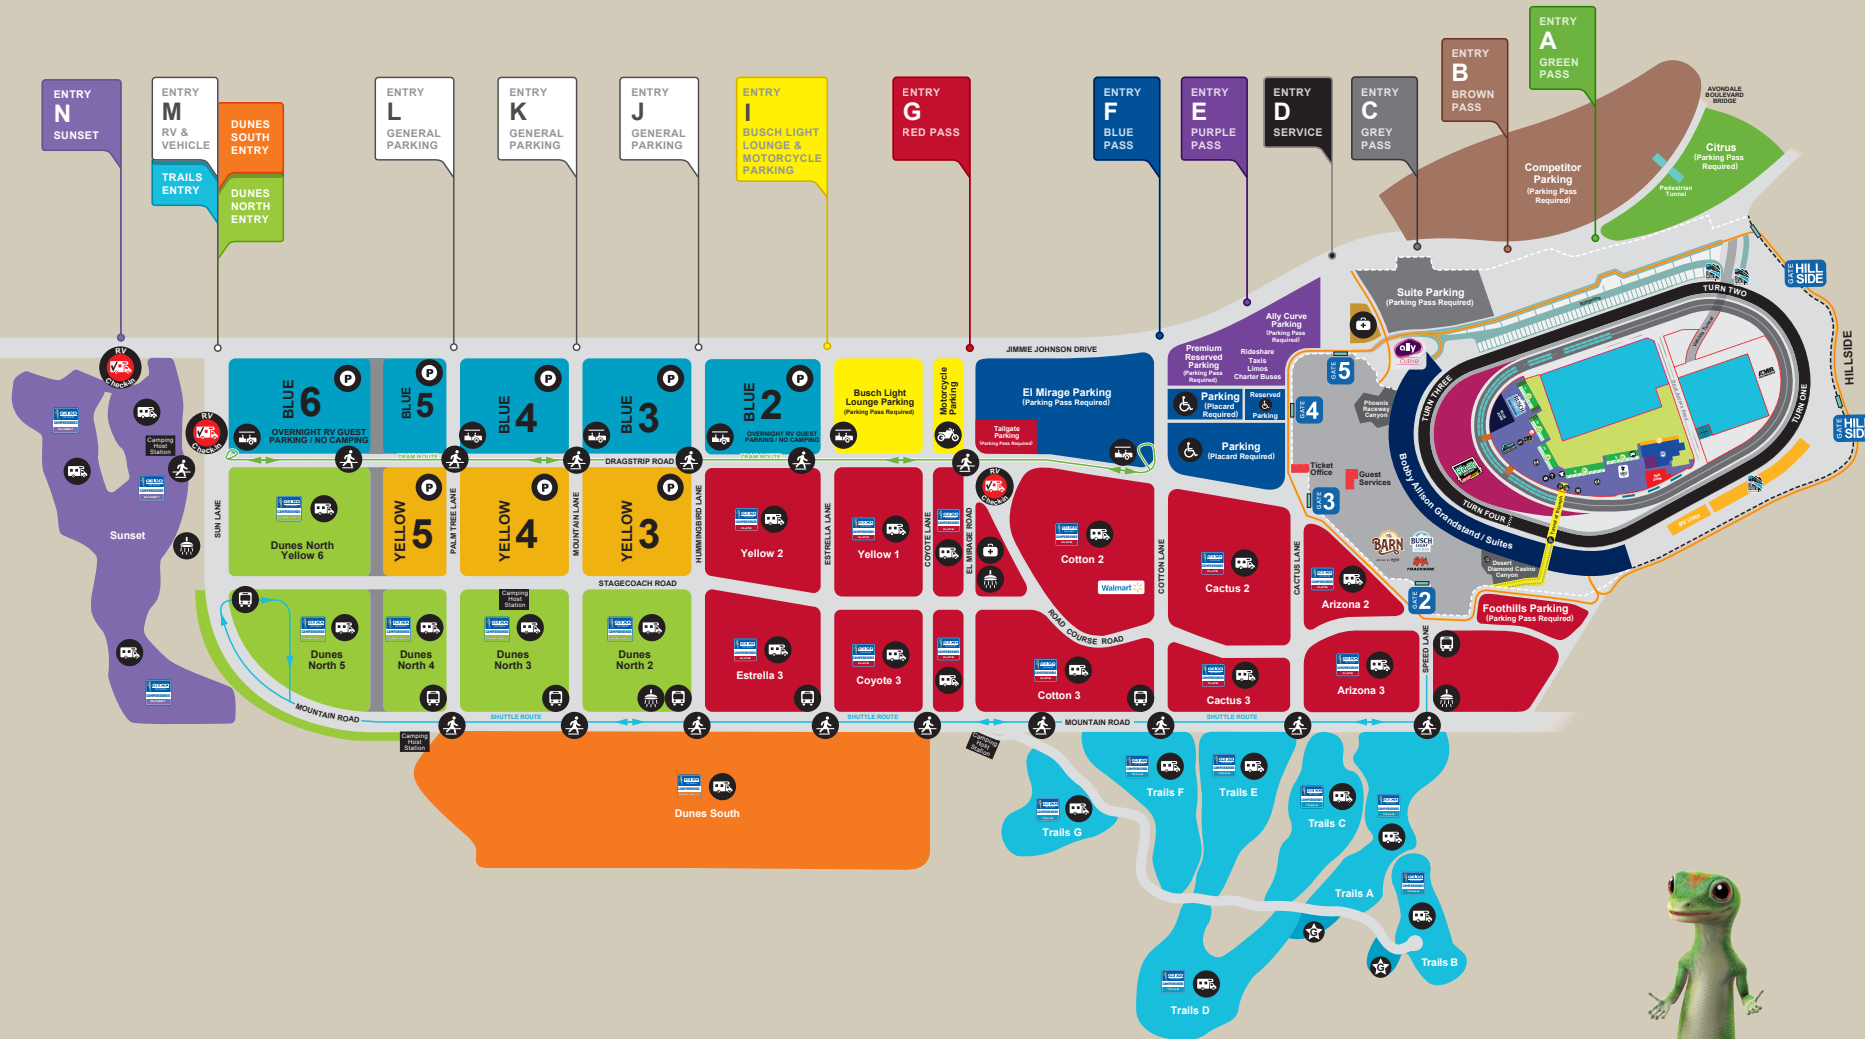

OFFICIAL MAP OF PHOENIX RACEWAY

KEY					
	General Parking		Showers		Crosswalk
	RV Parking		First Aid		Shuttle Stop
	Accessible Parking		Tram Stop		Glamping