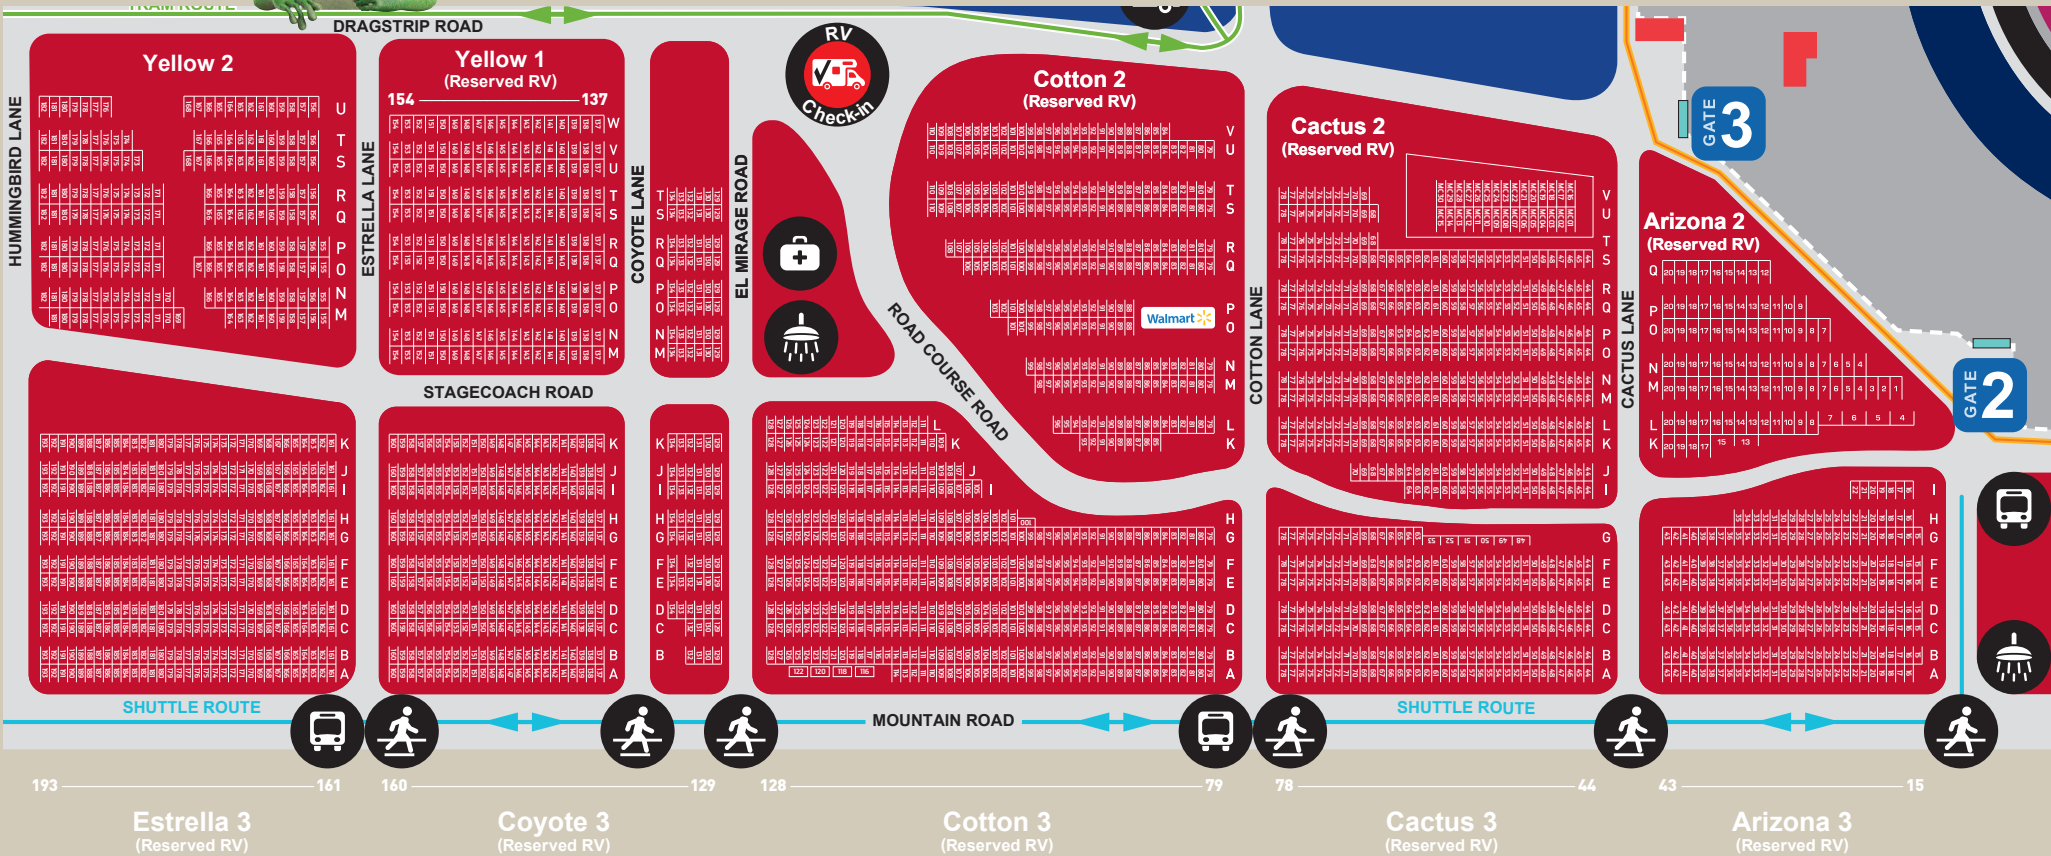

# GEICO CAMPGROUNDS FLATS

**KEY**

- Crosswalk
- Shuttle Stop
- Showers
- First Aid