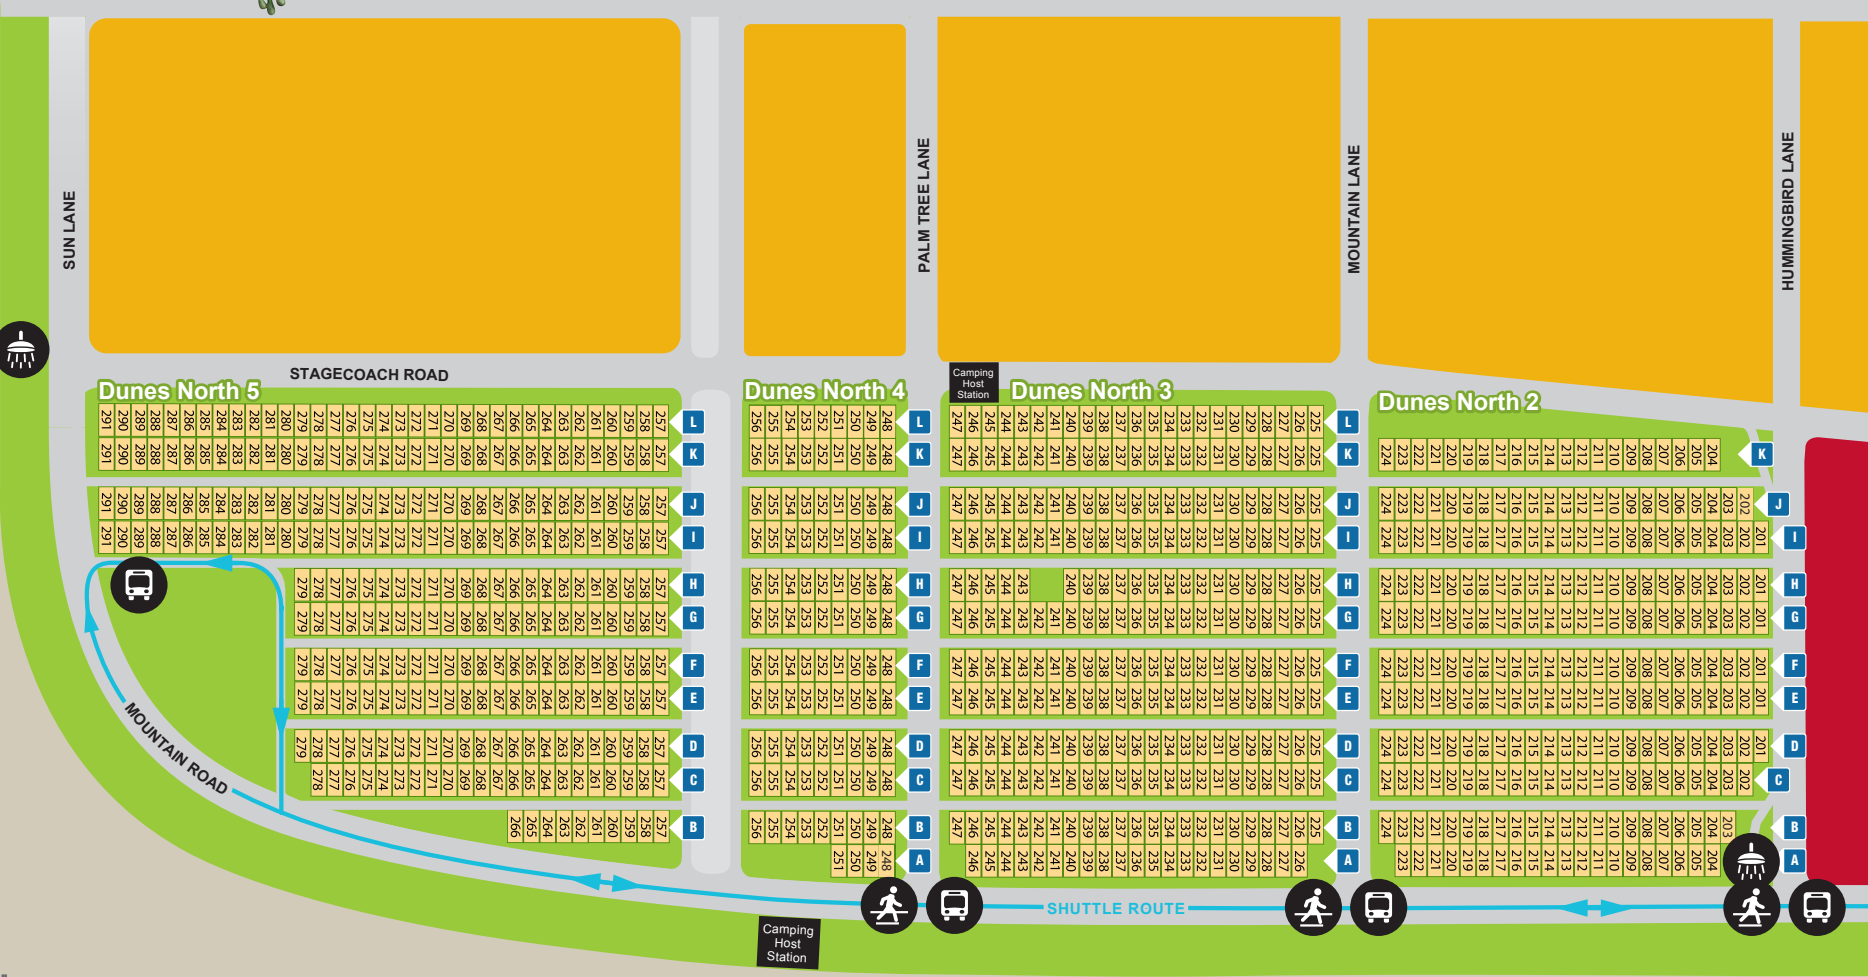

GEICO CAMPGROUNDS DUNES NORTH

PHOENIX RACEWAY

KEY

- Crosswalk
- Shuttle Stop
- Showers
- First Aid