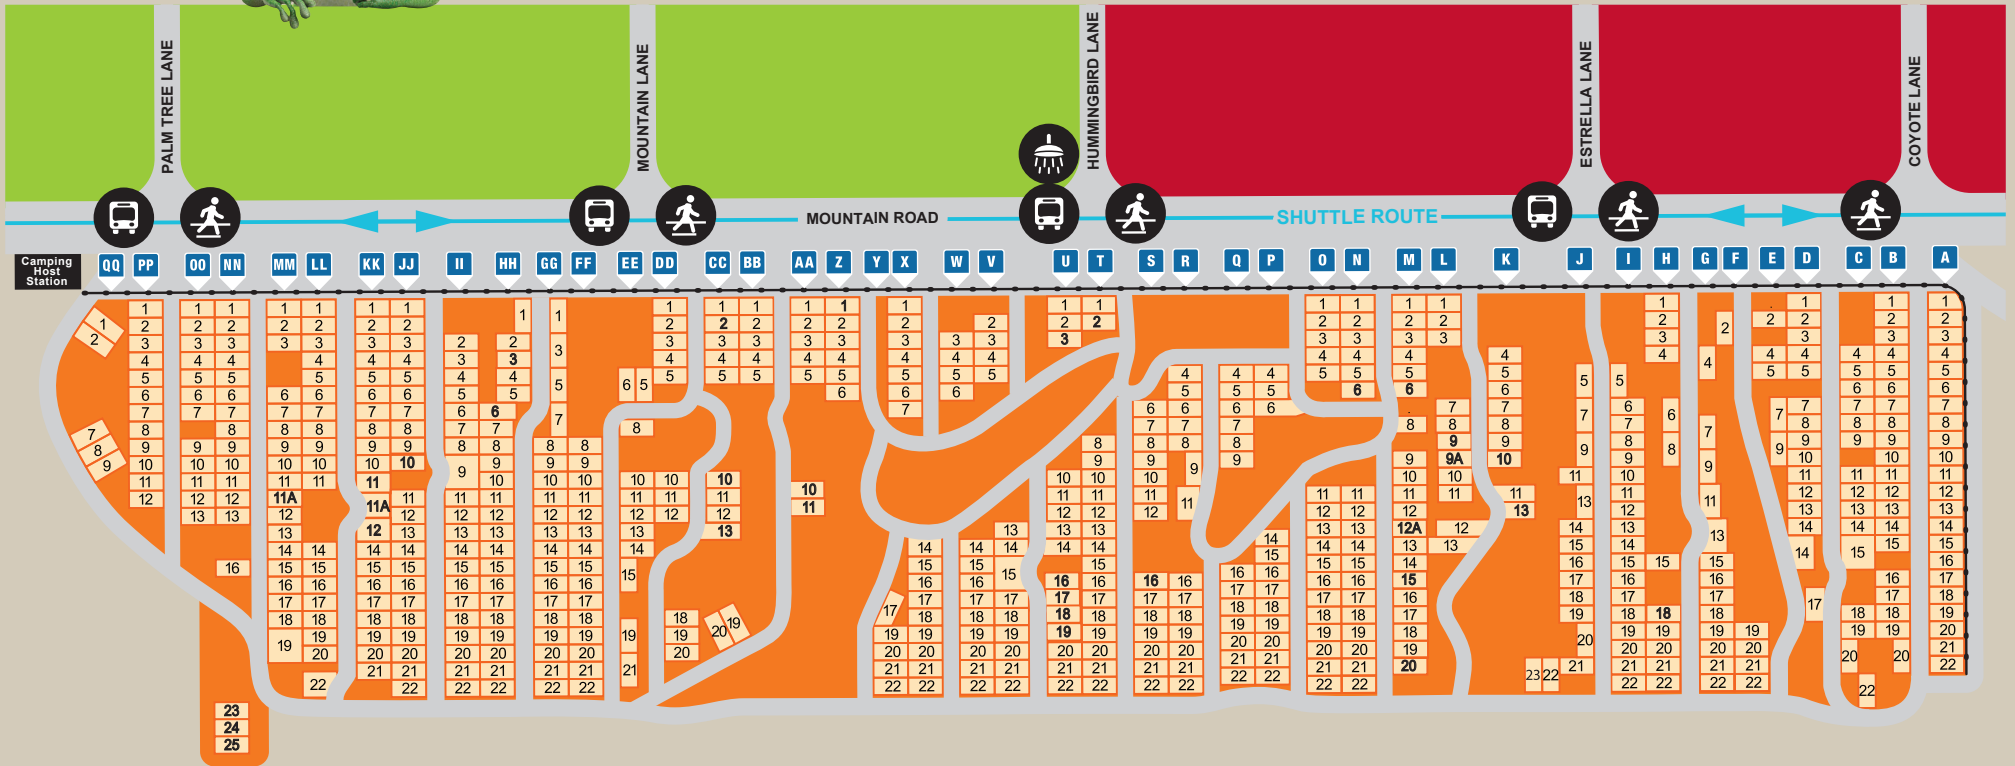

# GEICO CAMPGROUNDS DUNES SOUTH

**KEY**

- Crosswalk
- Shuttle Stop
- Showers