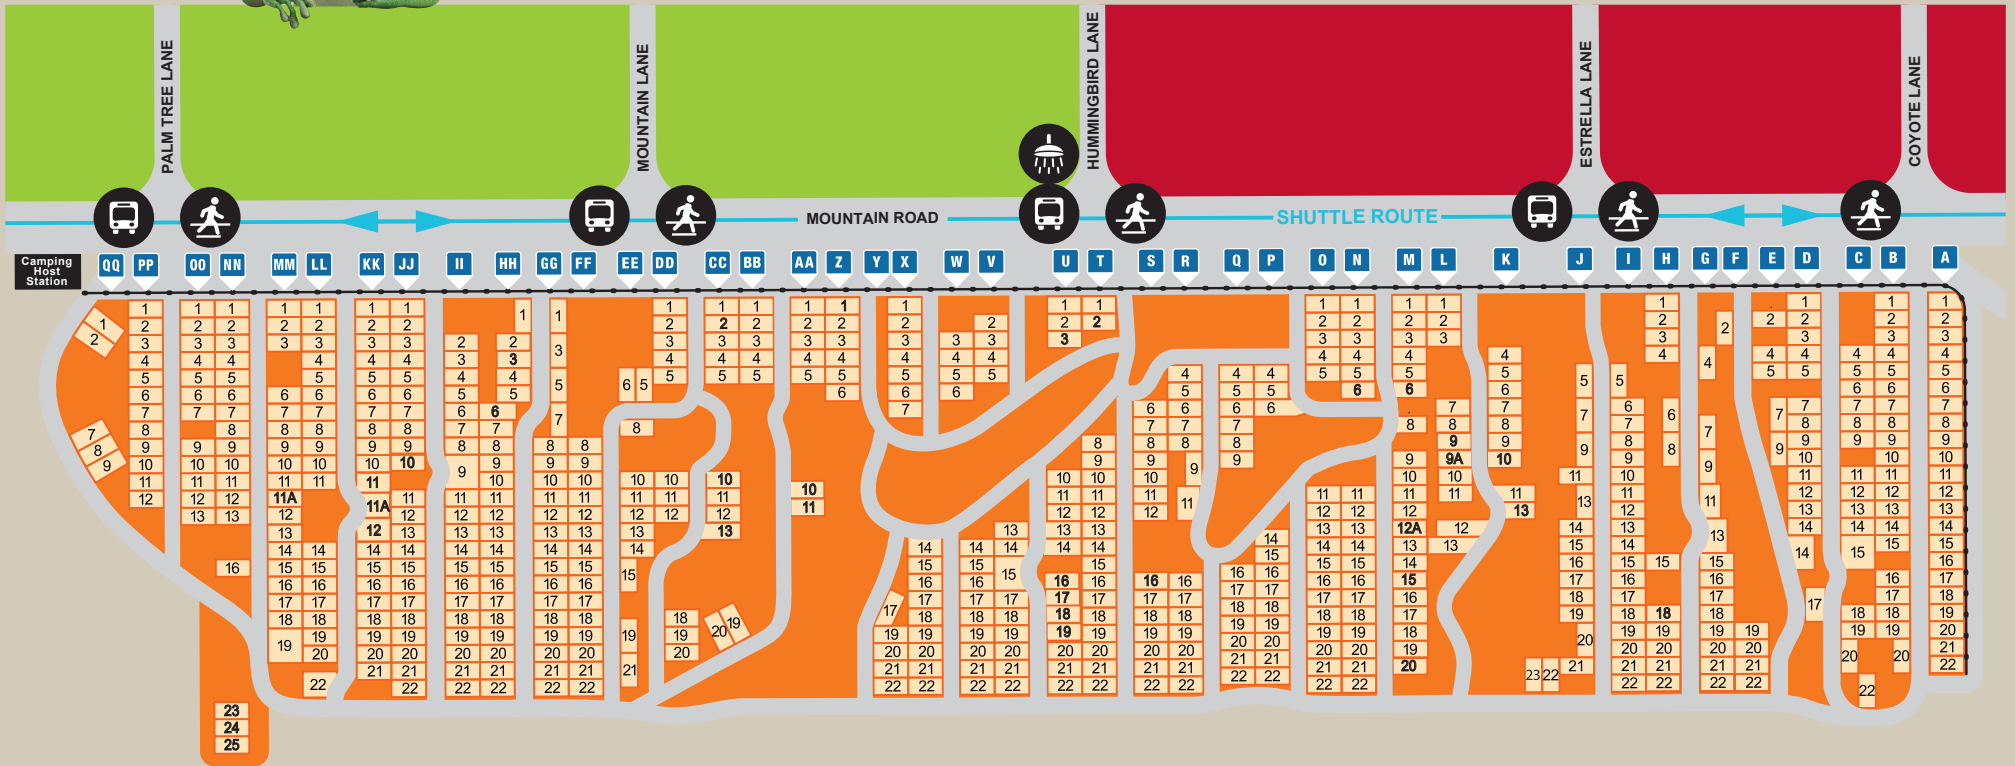

GEICO CAMPGROUNDS DUNES SOUTH

KEY

- Crosswalk
- Shuttle Stop
- Showers