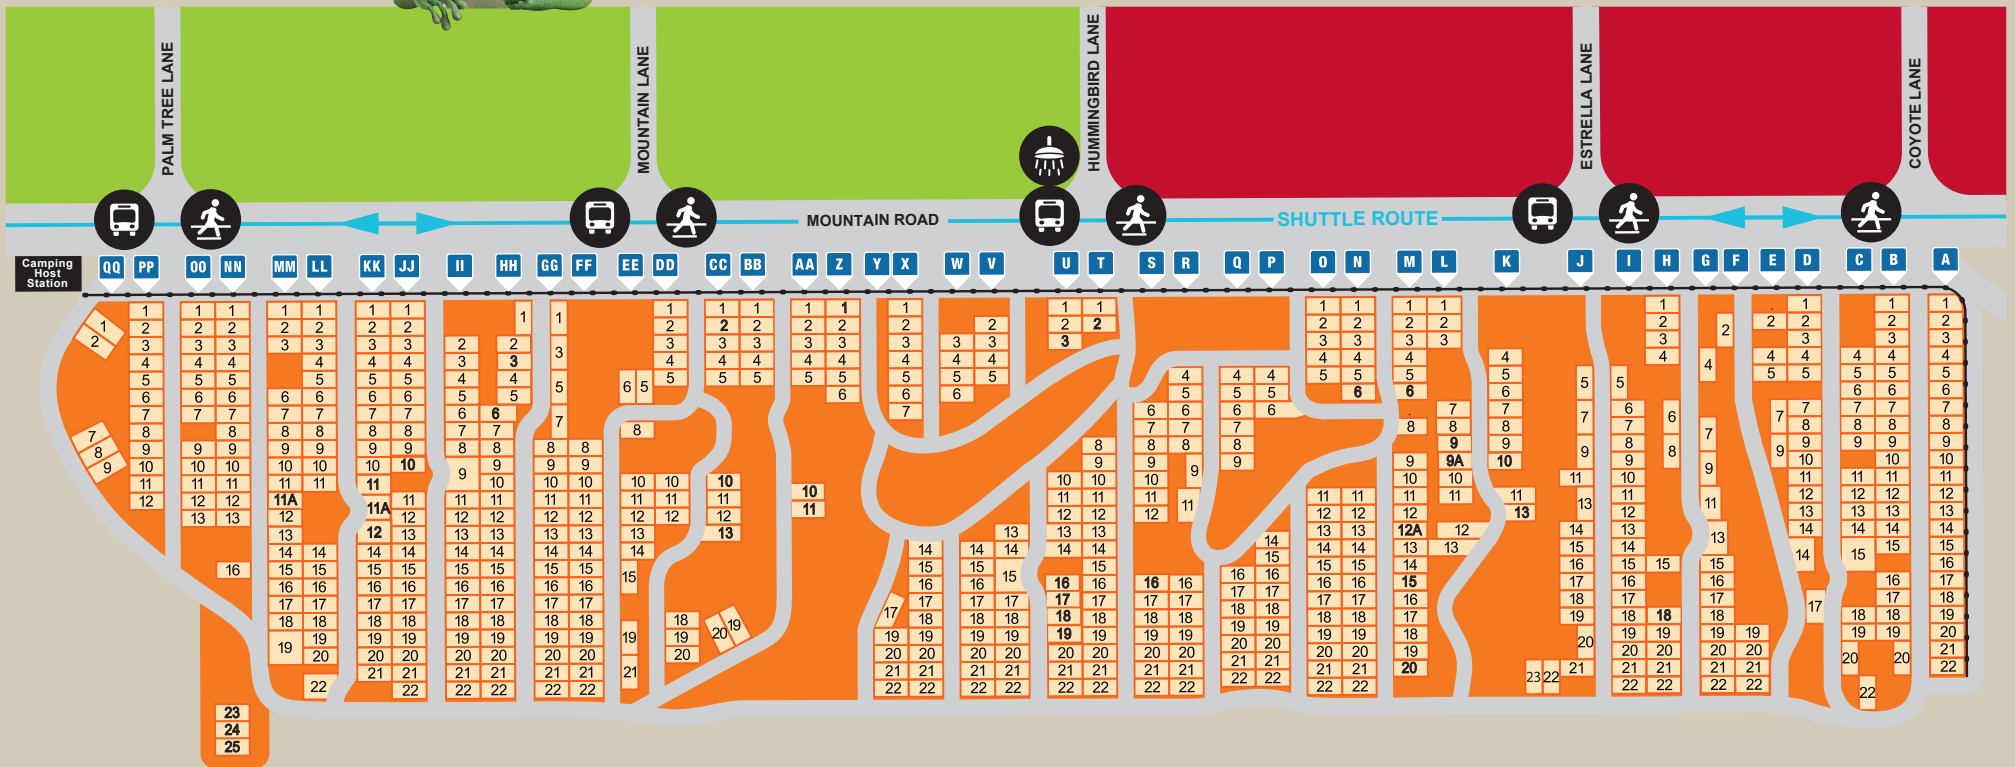

GEICO CAMPGROUNDS DUNES SOUTH

KEY

- Crosswalk
- Shuttle Stop
- Showers