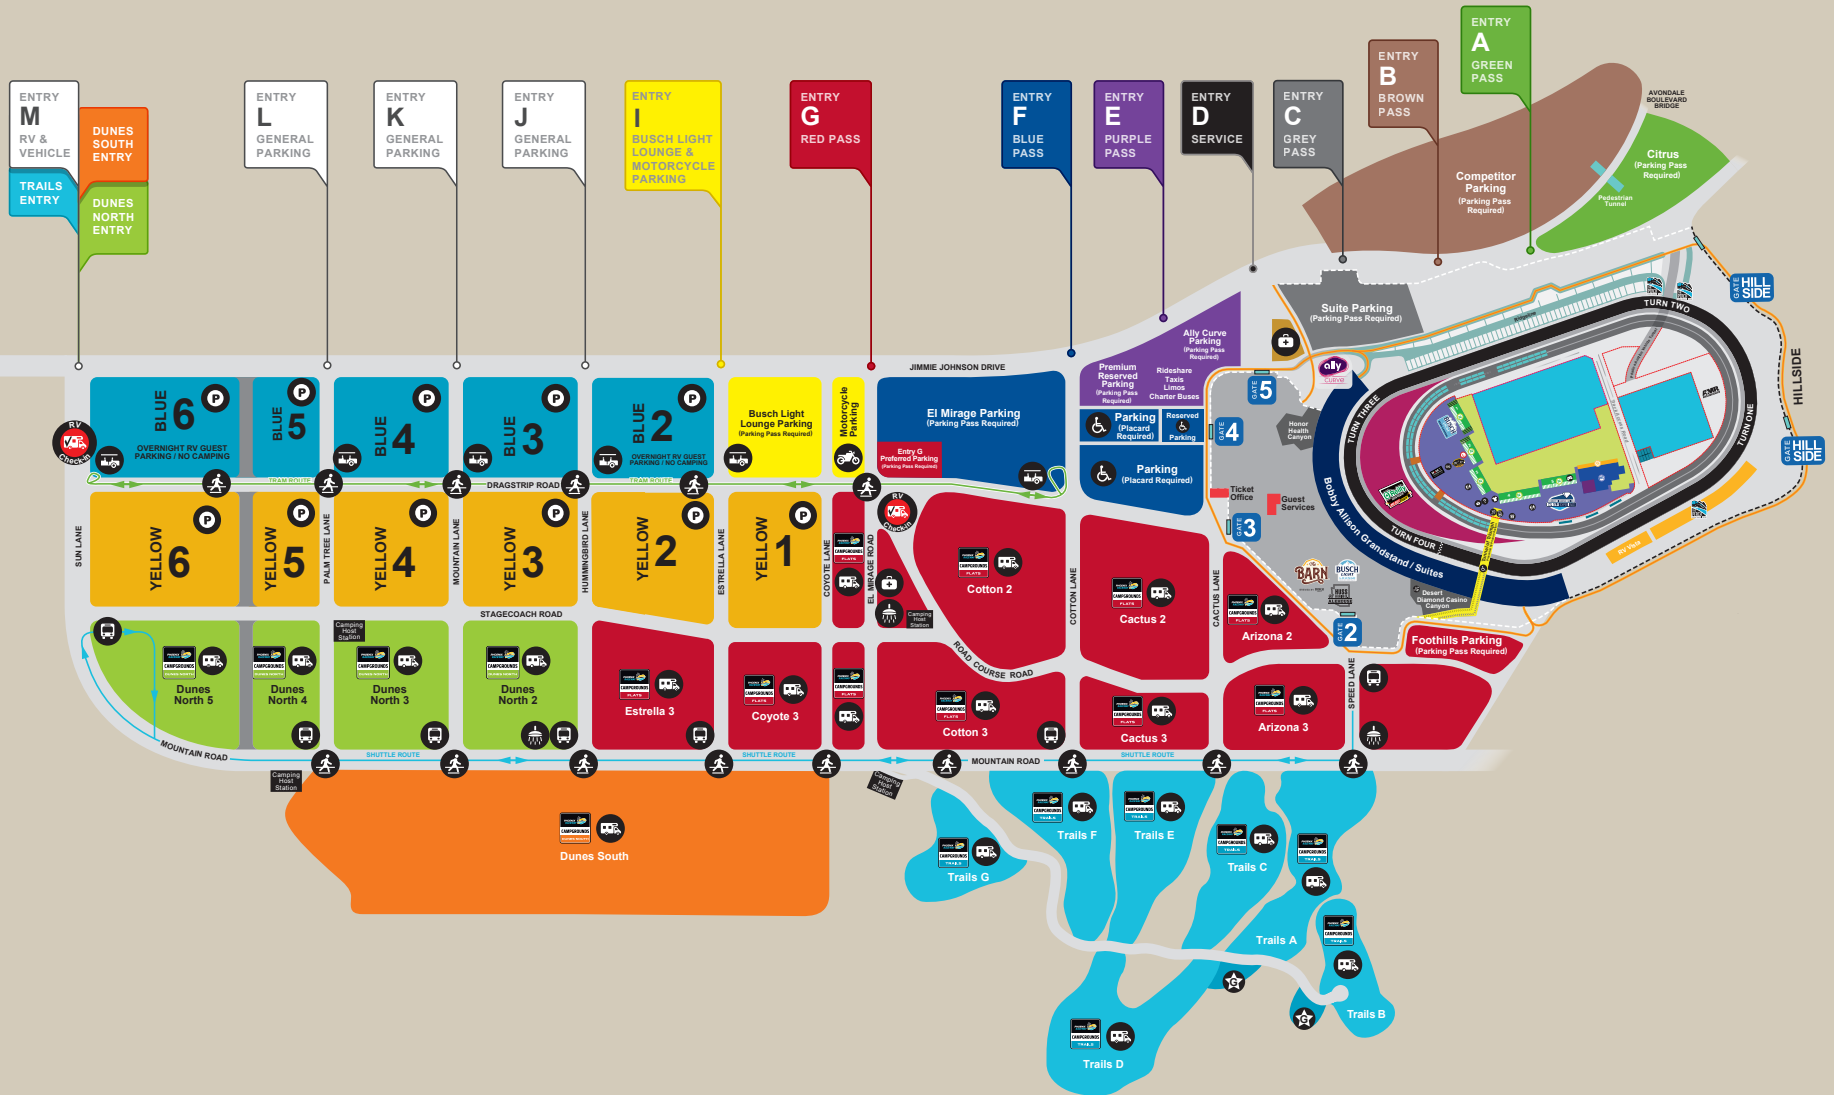

OFFICIAL MAP OF PHOENIX RACEWAY

KEY				