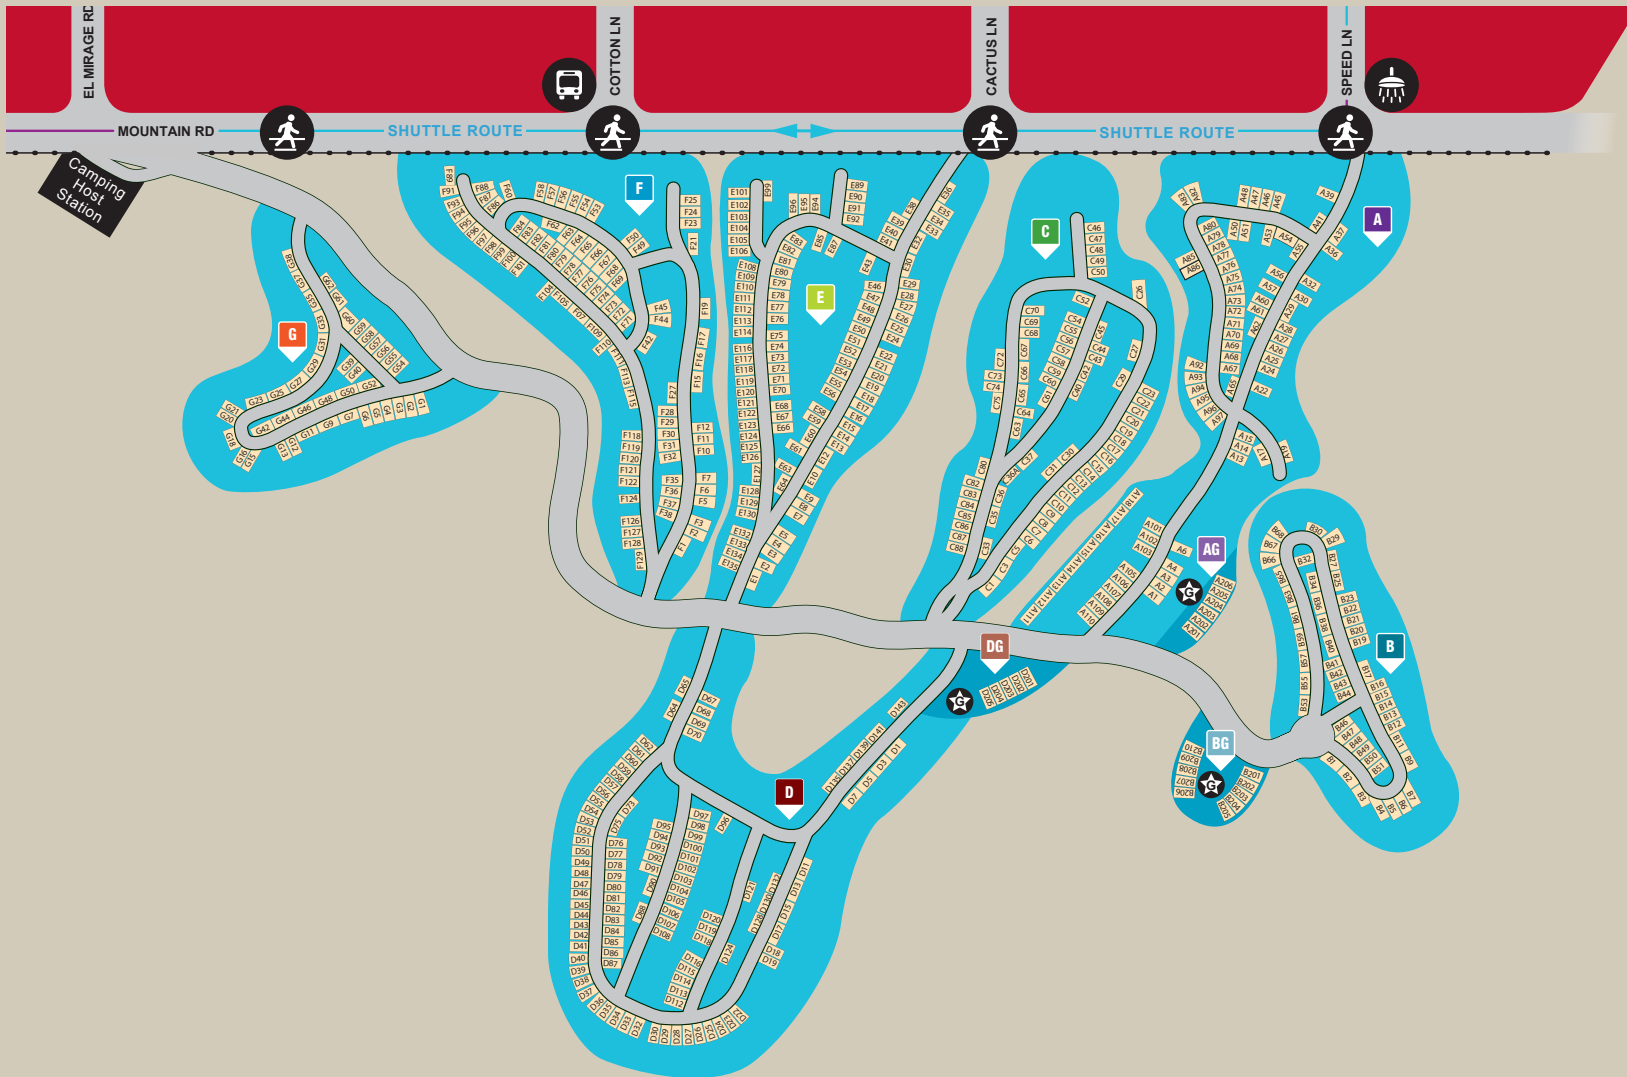

CAMPGROUNDS TRAILS

KEY

- Glamping
- Showers
- Shuttle Stop
- Crosswalk