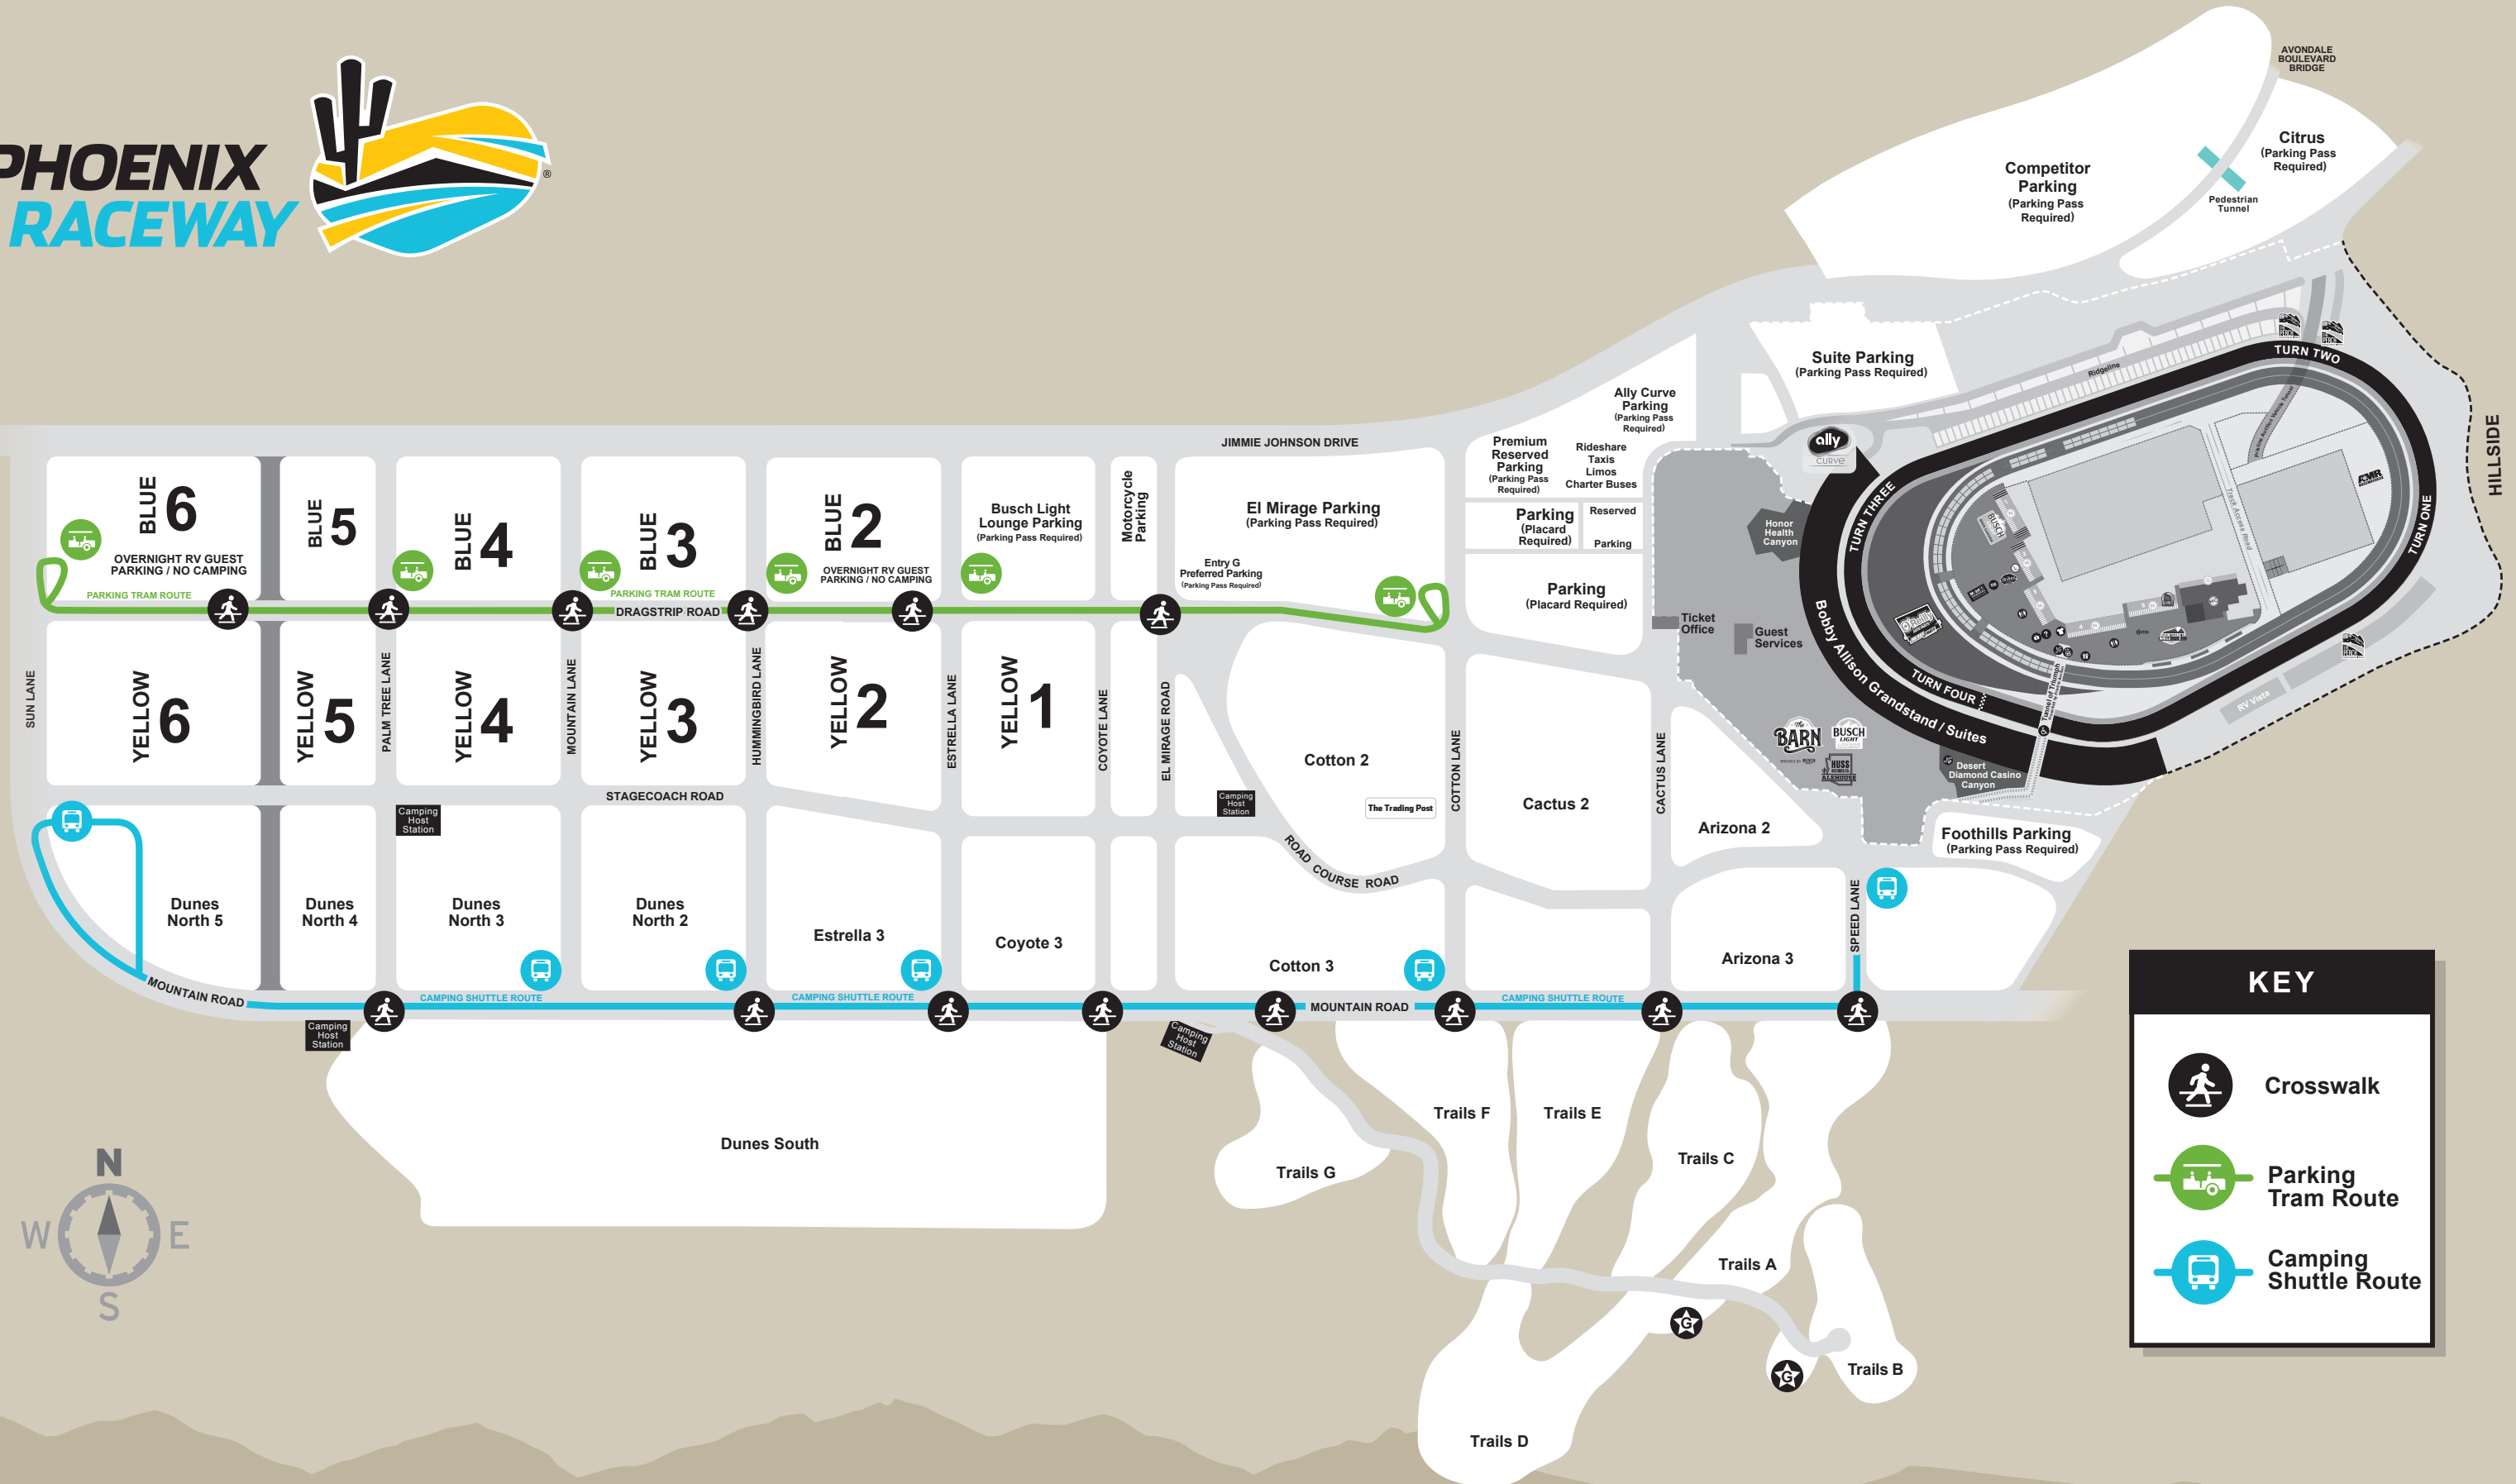

OFFICIAL TRANSPORTATION MAP

KEY

- Crosswalk
- Parking Tram Route
- Camping Shuttle Route