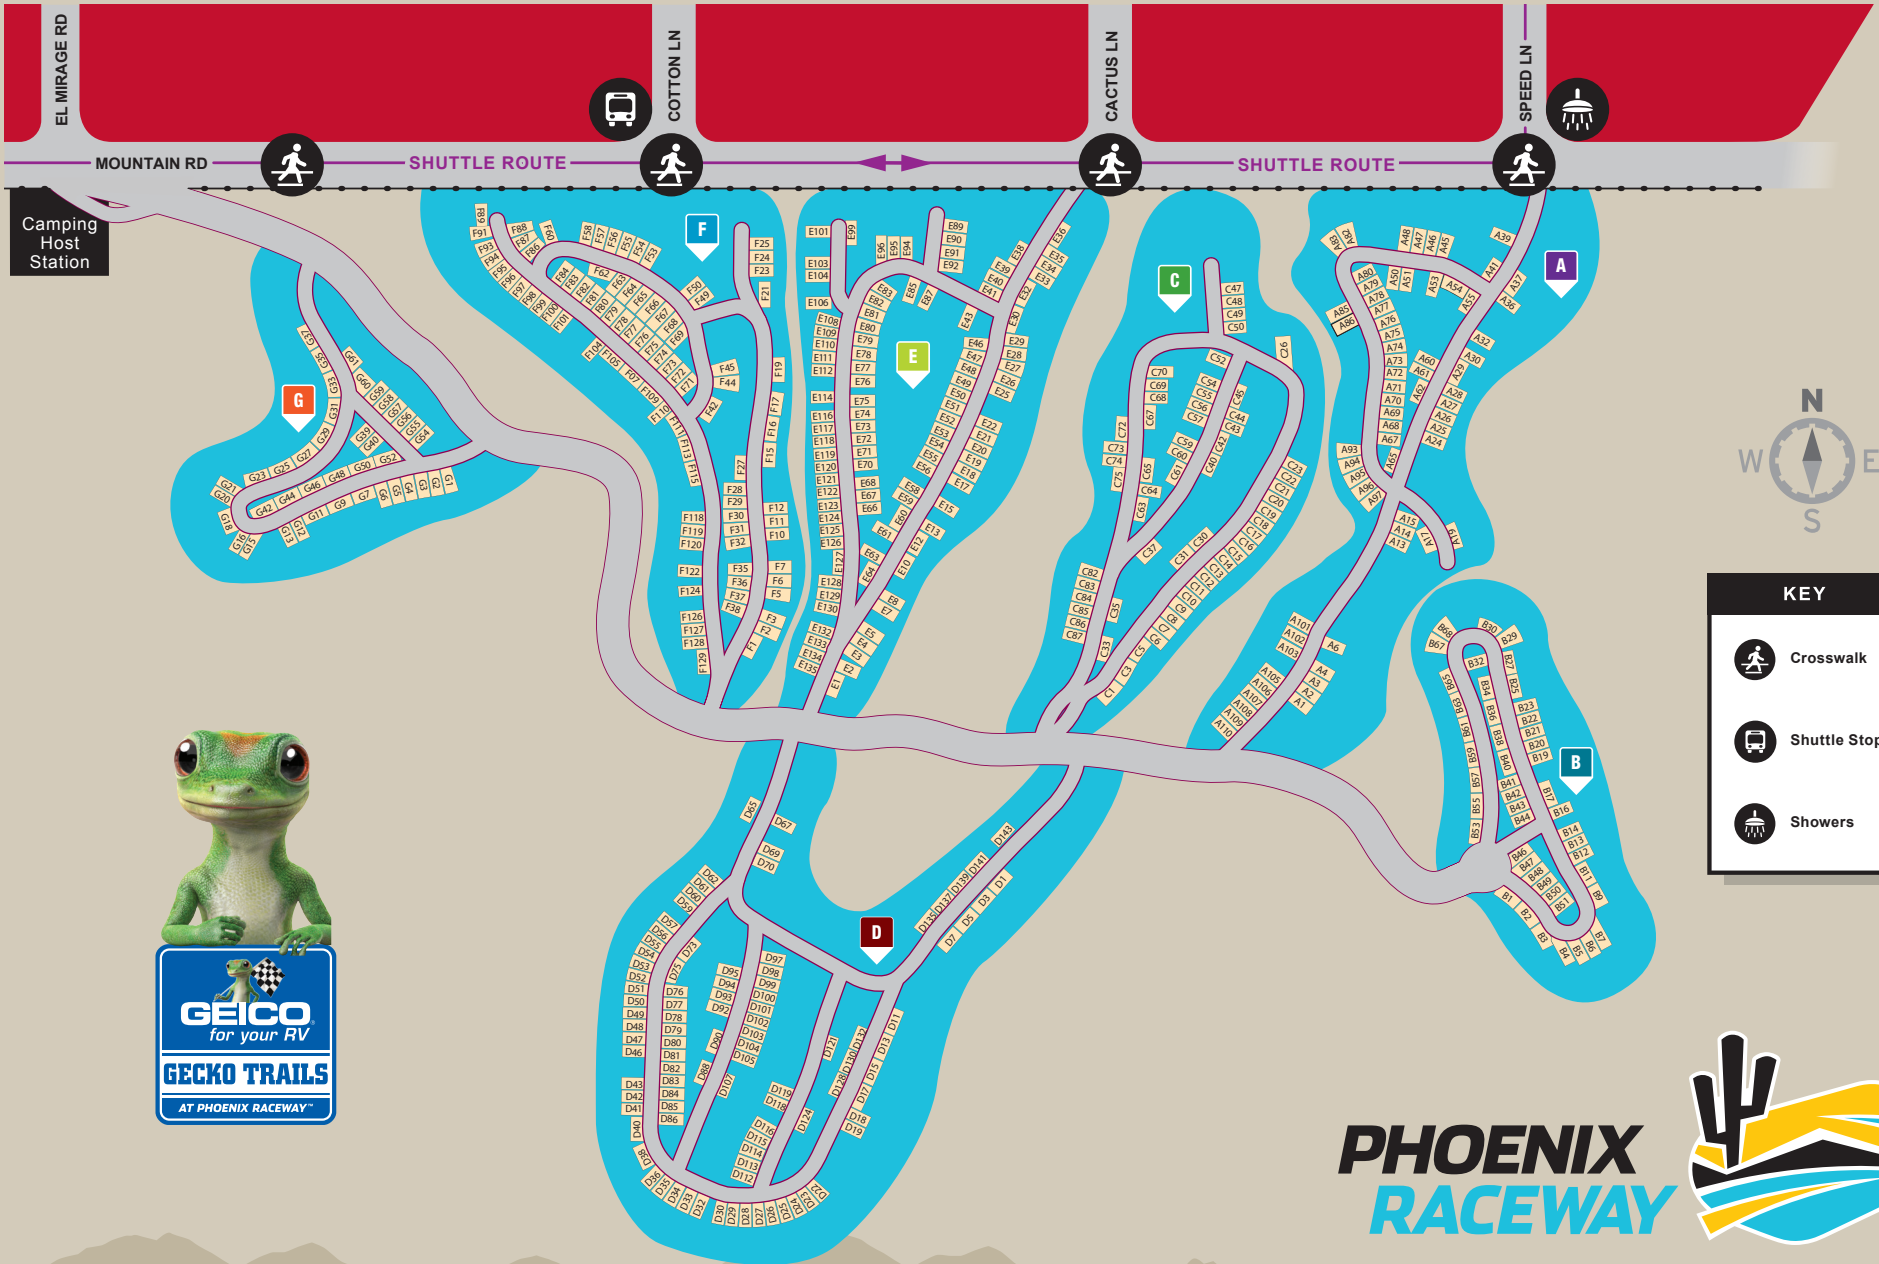

GEICO Gecko Trails

PHOENIX
RACEWAY