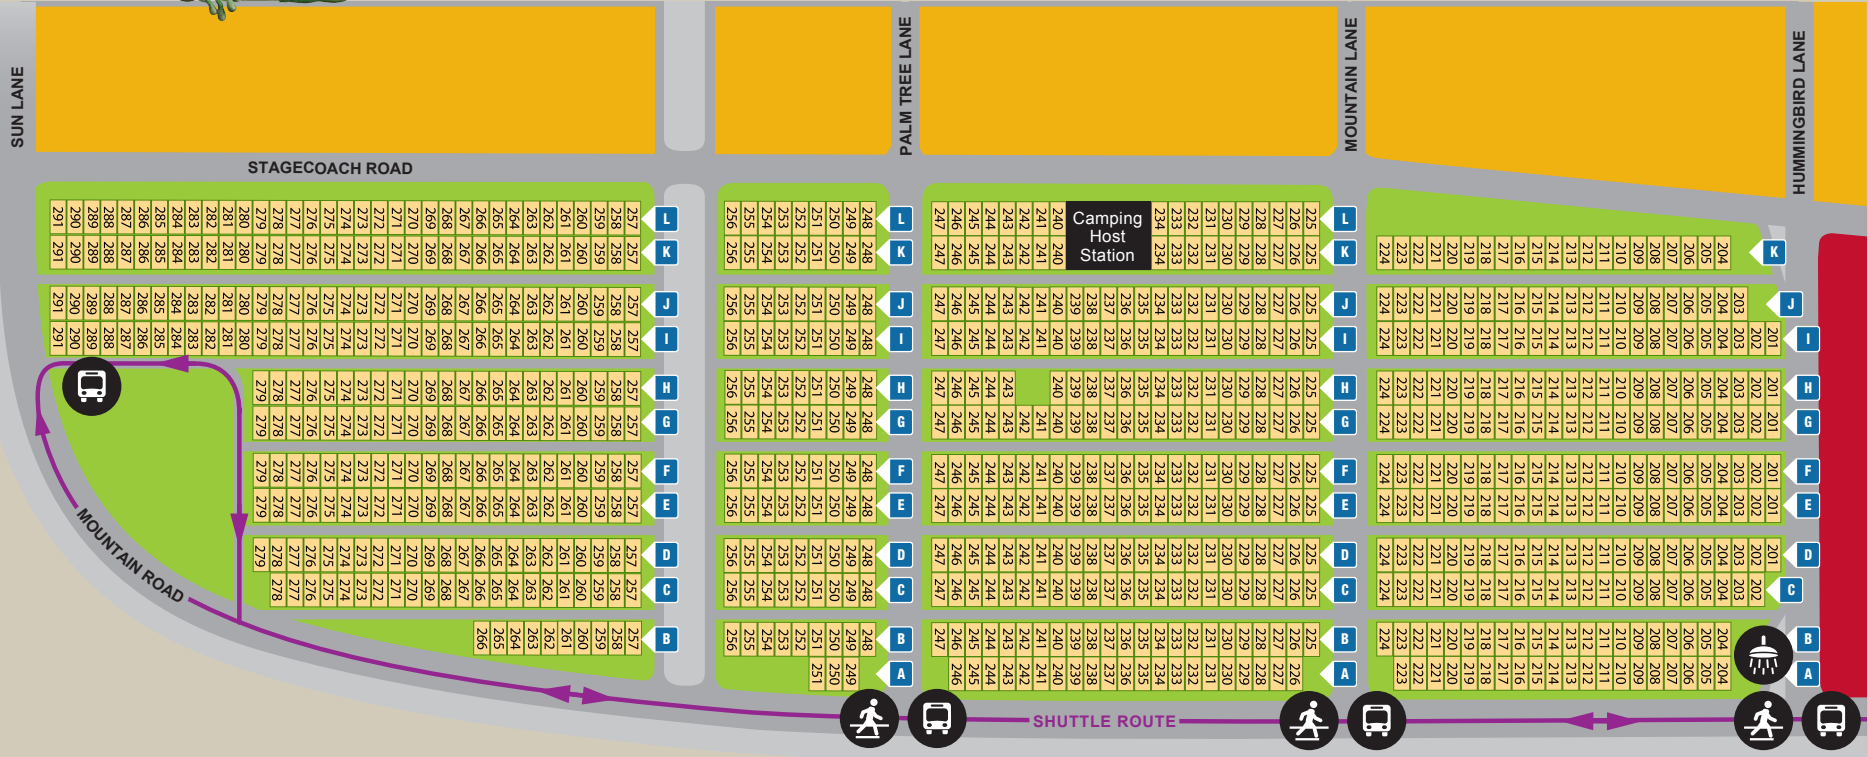

GEICO Gecko Dunes North

KEY

- Crosswalk
- Shuttle Stop
- Showers