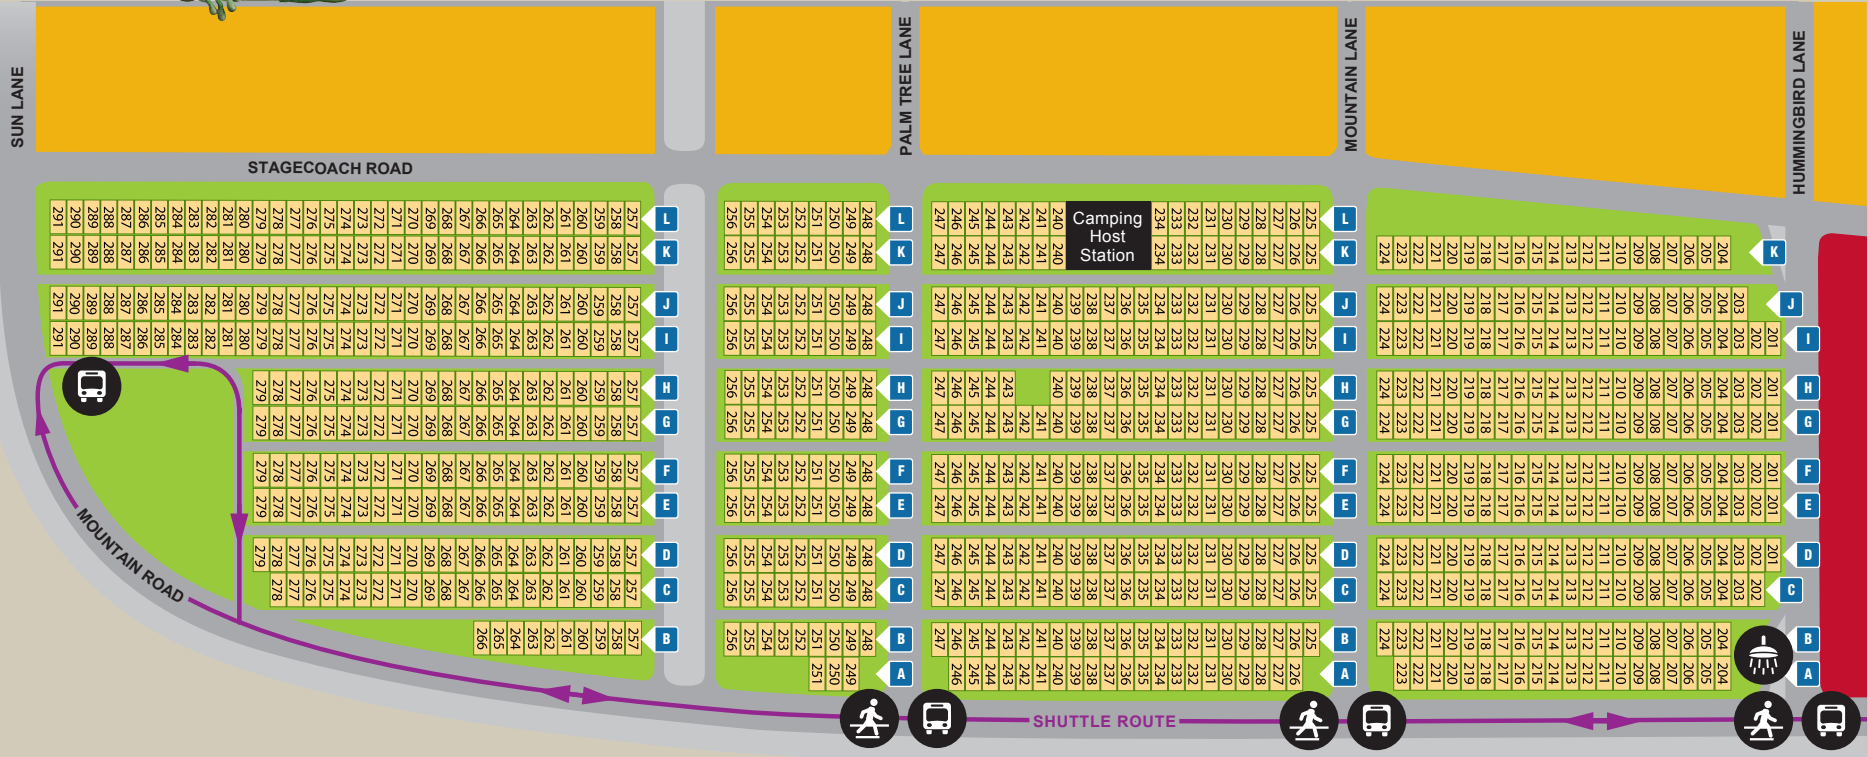

# GEICO Gecko Dunes North

**KEY**

- Crosswalk
- Shuttle Stop
- Showers